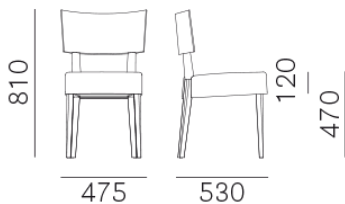

PEDRALI®
THE ITALIAN ESSENCE

ELLE 452

DESIGN:
PEDRALI R&D

Elle chair, elegant and ergonomic, suitable for hospitality interiors. The front legs are tapered, while back legs are bevelled. Sandwich panelled wavy back, that follows the shape of the legs. The thick upholstered seat makes the chair comfortable and suitable for prestigious locations. Available in bleached oak, wenge stained or light grey stained.

INFORMATION REQUEST

FRAME FINISHES