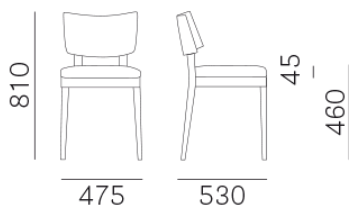

PEDRALI®
THE ITALIAN ESSENCE

ELLE 453

DESIGN:
PEDRALI R&D

Elle chair, low version upholstered seat, elegant and ergonomic, suitable for hospitality interiors. The front legs are tapered, while back legs are bevelled. Sandwich panelled wavy back, that follows the shape of the legs. Available in bleached oak, wenge stained or light grey stained.

INFORMATION REQUEST

FRAME FINISHES