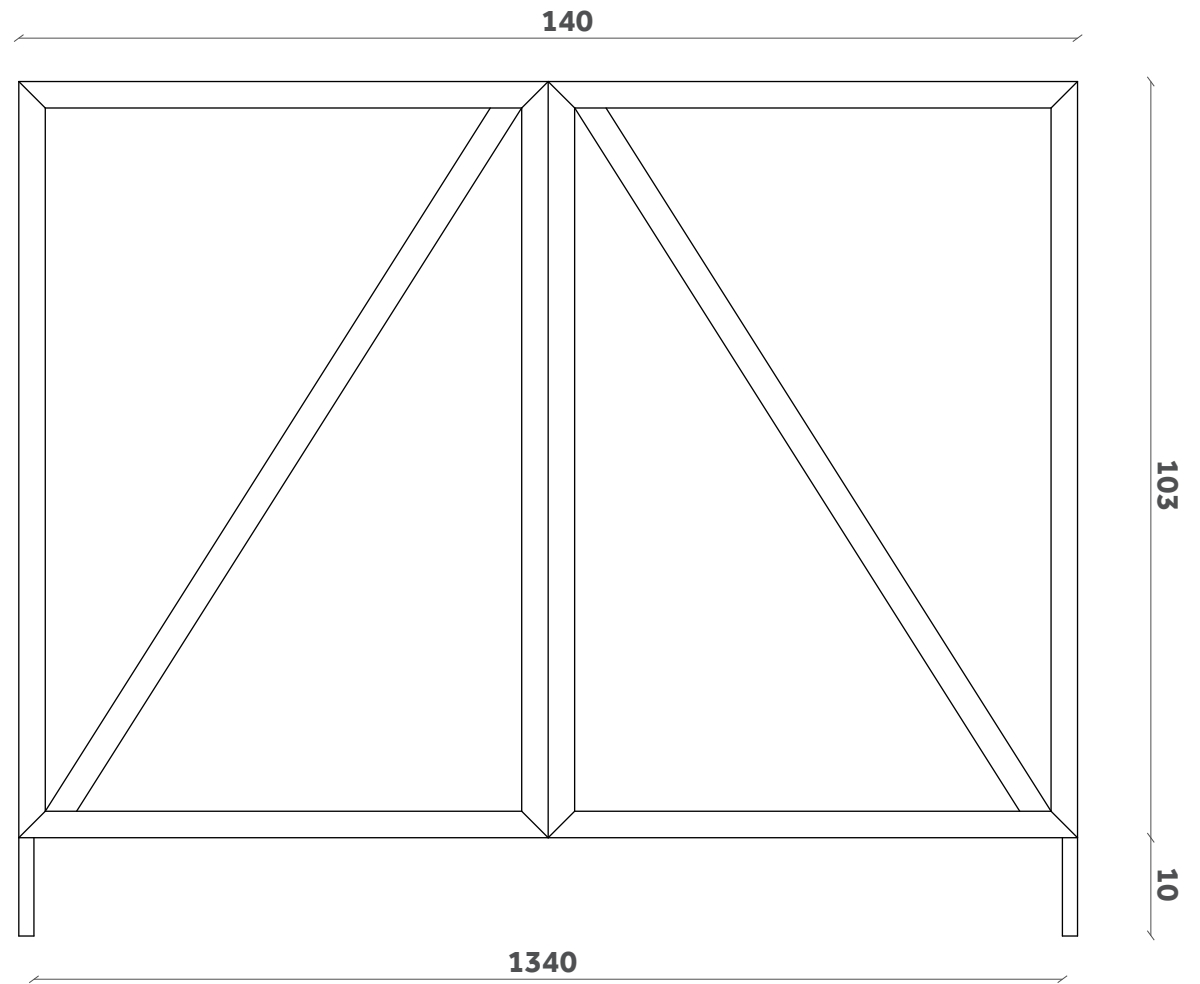

**ENZA**

Madia/Cabinet

Design Miniforms Lab

**BF 16**

2 cassetti + 2 ripiani interni in vetro

2 drawers + 2 internal glass shelves