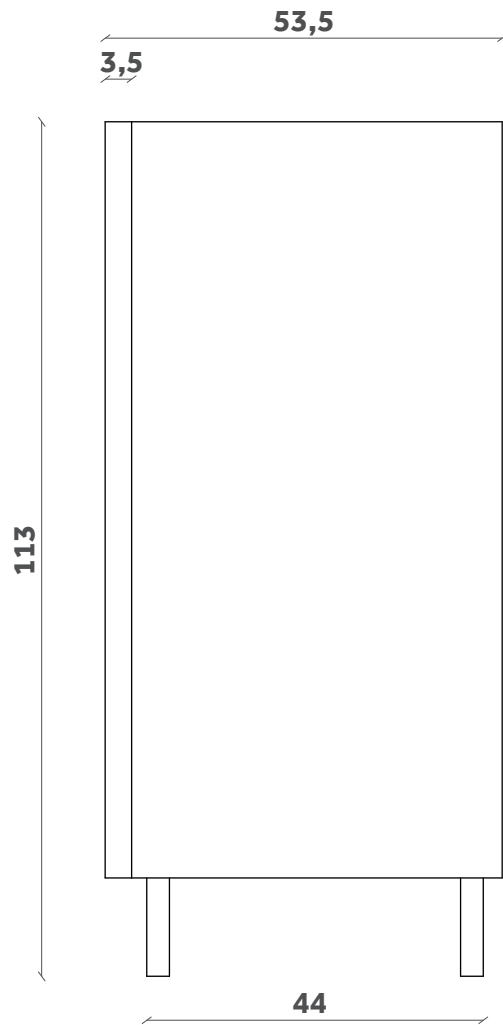

**ENZA**

Madia/Cabinet

Design Miniforms Lab

**BF 16**

2 cassetti + 2 ripiani interni in vetro

2 drawers + 2 internal glass shelves