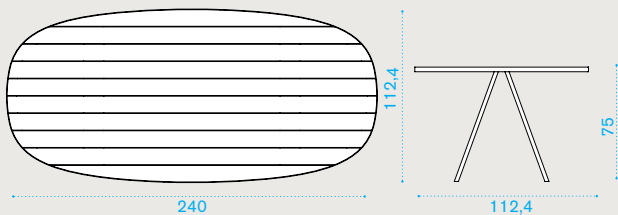

⚖️ → 55 | 📦 → 1 | 📦 H 38 D 127 L 252 ⚖️ → 80

1. ● ESTPOD43T5 Warmwhite + pickled teak
   - ● ESTPODGT5 Dark grey + pickled teak
   - ● ESTPODRT5 Warmred + pickled teak
2. ---
3. COVER218 Rain cover 241 x 113 h74