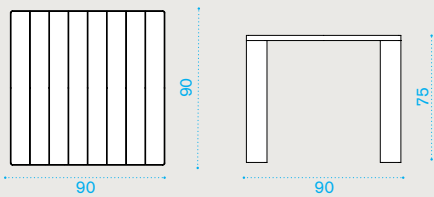

Square dining table 90x90