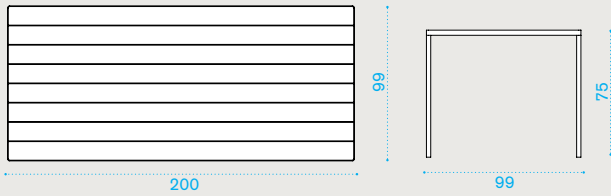

Technical info

Rectangular dining table 200x99