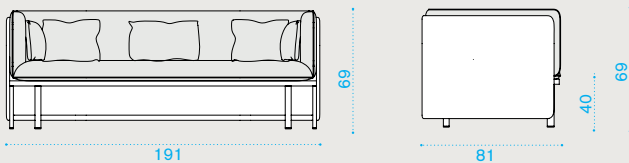

Technical info

Lounge high back armchair

→ 35 | → 1 H 120 D 86 L 134 → 47

Item	Description
ESPLH2WNFD43	Tight natwick + warmwhite
ESPLH2WNFDG	Tight natwick + dark grey
ESPLH2WNFDR	Tight natwick + warmed
ESPLH2WNHD43	Wide natwick + warmwhite
ESPLH2WNHDG	Wide natwick + dark grey
ESPLH2WNHDR	Wide natwick + warmed
ESCUPLAW25	Cushions, seat+3 back, nature white
ESCUPLAW28	Cushions, seat+3 back, black stone
ESCUPLA76	Cushions, seat+3 back, red earth
ESCUTEA25	Headrest cushion, nature white
ESCUTEA28	Headrest cushion, black stone
ESCUTEA76	Headrest cushion, red earth

COVER211 Rain cover 102 x 82 h99

3 seater sofa

→ 50 | → 1 H 103 D 86 L 205 → 69

ESD3H1WNFD43	Tight natwick + warmwhite
ESD3H1WNFDG	Tight natwick + dark grey
ESD3H1WNFDR	Tight natwick + warmed
ESD3H1WNHD43	Wide natwick + warmwhite
ESD3H1WNHDG	Wide natwick + dark grey
ESD3H1WNHDR	Wide natwick + warmed
ESCUD3AW25	Cushions, seat+5 back, nature white
ESCUD3AW28	Cushions, seat+5 back, black stone
ESCUD3A76	Cushions, seat+5 back, red earth