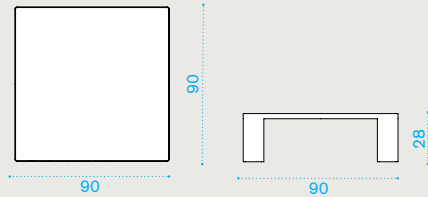

- COVER213 Rain cover 192 x 82 h99

→ 53 |
 → 1 |
 H 134 D 86 L 205 |
 → 73

Technical info

Square coffee table 90x90

Item

- ESTCQD43T5
- ESTCQDGT5
- ESTCQDRT5

Description

- Warmwhite + pickled teak
- Dark grey + pickled teak
- Warmred + pickled teak