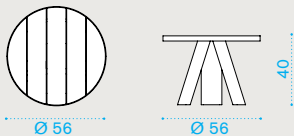

- COVER213 Rain cover 192 x 82 h99

→ 53 |
 → 1 |
 H 134 D 86 L 205 |
 → 73

Technical info

Square coffee table 90x90

Item

- ESTCQD43T5
- ESTCQDGT5
- ESTCQDRT5

Description

- Warmwhite + pickled teak
- Dark grey + pickled teak
- Warmred + pickled teak

- COVER214

- Rain cover 91 x 91 h27

Teak → 19 → 22 | Ceramic-stone → 21 → 24 | → 1 H 33 D 95 L 95

Round coffee table Ø 56

- ESTCTD43T5
- ESTCTDGT5
- ESTCTDRT5

- Warmwhite + pickled teak
- Dark grey + pickled teak
- Warmred + pickled teak