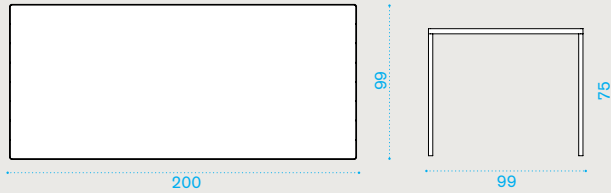

Technical info

Rectangular dining table 200x99