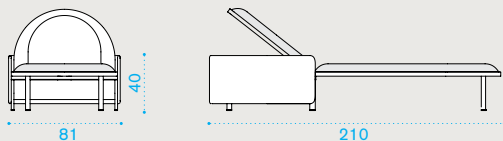

44 kg → 44 | 1 box → 1 | H 46 D 84 L 218 | 58 kg → 58

- ESCULEAW25   Mattress, nature white
- COVER311   Rain cover 83 x 212 h40