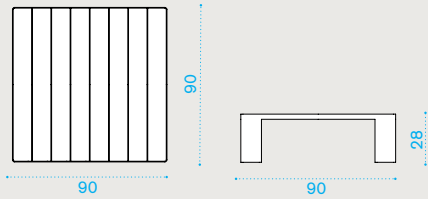

- COVER213 Rain cover 192 x 82 h99

→ 53 |
 → 1 |
 H 134 D 86 L 205 |
 → 73

Technical info

Square coffee table 90x90

Item

- ESTCQD43T5
- ESTCQDGT5
- ESTCQDRT5

Description

- Warmwhite + pickled teak
- Dark grey + pickled teak
- Warmred + pickled teak