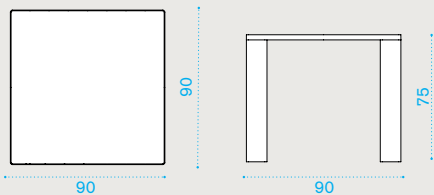

Square dining table 90x90