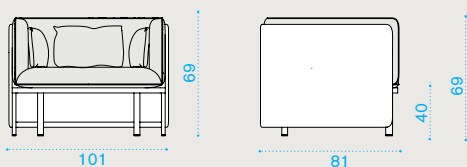

📦 → 32 | 📦 → 1 📦 H 120 D 86 L 105 📦 → 42