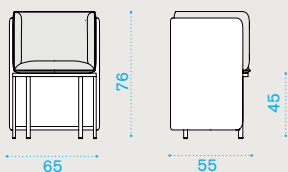

Dining armchair

13 kg → 13 | 1 box → 1 | H 99 D 60 L 69 | 20 kg → 20

Item

Description

- ESPDH1WNFD43 Tight natwick + warmwhite
- ESPDH1WNFDG Tight natwick + dark grey
- ESPDH1WNFDR Tight natwick + warmred