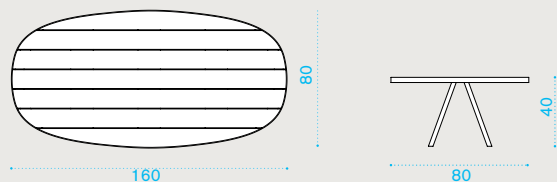

- COVER215

- Rain cover Ø 57 h39

Teak → 8 → 10 | Ceramic-stone → 9 → 11 | → 1 H 45 D 61 L 61

Esedra — design by Luca Nichetto

Material - Frame

Material - Table top

Oval coffee table 160x80

⚖️ → 21 | 📦 → 1 | 📦 H 46 D 81 L 163 ⚖️ → 28