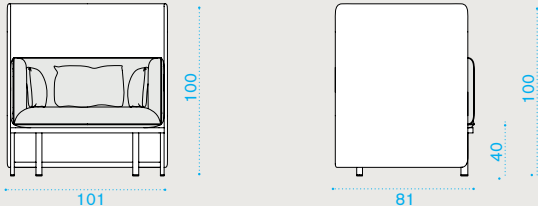

- 💧 ○ ESCUPLAW25 Cushions, seat+3 back, nature white
- 💧 ● ESCUPLAW28 Cushions, seat+3 back, black stone
- ESCUPLA76 Cushions, seat+3 back, red earth

- COVER210 Rain cover 102 x 82 h68

📦 → 32 | 📦 → 1 📦 H 120 D 86 L 105 📦 → 42

Technical info

Lounge high back armchair

→ 35 | → 1 H 120 D 86 L 134 → 47

Item	Description
ESPLH2WNFD43	Tight natwick + warmwhite
ESPLH2WNFDG	Tight natwick + dark grey
ESPLH2WNFDR	Tight natwick + warmed
ESPLH2WNHD43	Wide natwick + warmwhite
ESPLH2WNHDG	Wide natwick + dark grey
ESPLH2WNHDR	Wide natwick + warmed
ESCUPLAW25	Cushions, seat+3 back, nature white
ESCUPLAW28	Cushions, seat+3 back, black stone
ESCUPLA76	Cushions, seat+3 back, red earth
ESCUTEA25	Headrest cushion, nature white
ESCUTEA28	Headrest cushion, black stone
ESCUTEA76	Headrest cushion, red earth