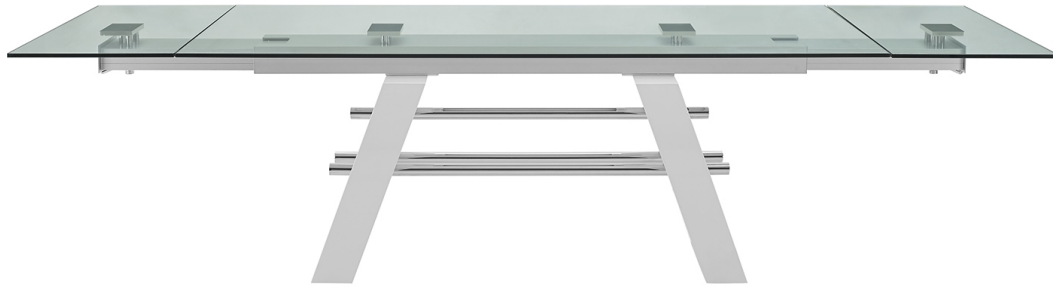

EVOLUTION

CB-D2046XL

5048

MSRP \$3735

The EVOLUTION extendable dining table in clear glass with high gloss white lacquer base by Casabianca Home features clean, modern lines adding a sophisticated look and edge to any room.

Our EVOLUTION dining table seats 10-14 and is constructed using top commercial grade materials with stainless steel, glass, mdf exceptional quality that are made to last.

Size: 79 W x 39.5 D x 30 H in (Ext: 79 - 116 in)

Product Weight	Max Weight Capacity	UPC
383 lbs	200 lbs	682055344362

Materials

Stainless steel, Glass, MDF

Assembly Level

Full Assembly Needed

Commercial Grade

Yes

Fabric Content