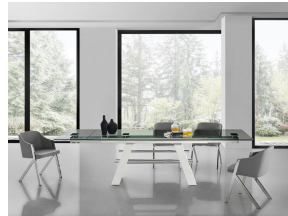

EVOLUTION

CB-D2046XL

5048

MSRP \$3735

The EVOLUTION extendable dining table in clear glass with high gloss white lacquer base by Casabianca Home features clean, modern lines adding a sophisticated look and edge to any room.

Our EVOLUTION dining table seats 10-14 and is constructed using top commercial grade materials with stainless steel, glass, mdf exceptional quality that are made to last.

Size: 79 W x 39.5 D x 30 H in (Ext: 79 - 116 in)

Product Weight	Max Weight Capacity	UPC
383 lbs	200 lbs	682055344362

Materials

Stainless steel, Glass, MDF

Assembly Level

Full Assembly Needed

Commercial Grade

Yes

Fabric Content