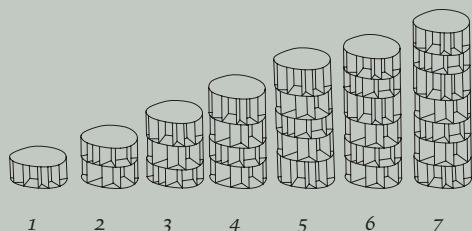

## EXISTENCE

Libreria realizzata interamente in metallo disponibile in diverse dimensioni, in versione a 360° da centro stanza oppure da parete.

100% metal bookcase. Available in different sizes, in free-standing version or supplied with wall fixing system for wall installation.

### DIMENSIONI DIMENSIONS

#### Existence

<i>depth</i>	71cm	
<i>height</i>	39cm	<b>1 SHELF</b>
	70cm	<b>2 SHELVES</b>
	96cm	<b>3 SHELVES</b>
	127,5cm	<b>4 SHELVES</b>
	164cm	<b>5 SHELVES</b>
	195cm	<b>6 SHELVES</b>
	221cm	<b>7 SHELVES</b>