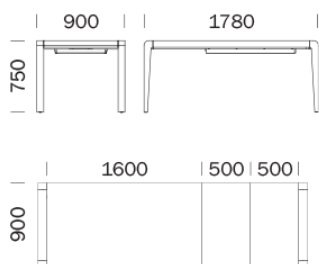

# EXTESO TE

DESIGN:  
PEDRALI R&D

Exteso extendable table oak veneered bleached oak or wengé stained, or white matt laquered beech wood. Veneered top, solid square and tapered legs. Aluminium sliding rail guides and two leaves allow to extend easily the table.

INFORMATION REQUEST

LEGEND FINISHES

**DIMENSIONS:**

1780 → 2280 → 2780x900x750h

PRESS