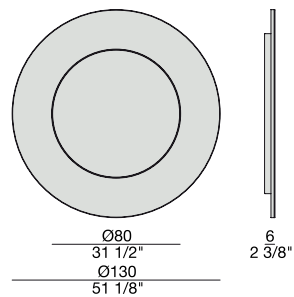

FOUR SEASON GLASS

Opera Design

2007

porada

FOUR SEASON GLASS

Opera Design

2007

Specchio tondo da parete. Round wall mirror. Runder Wand Spiegel. Miror rond au mur. Espejo redondo de pared.