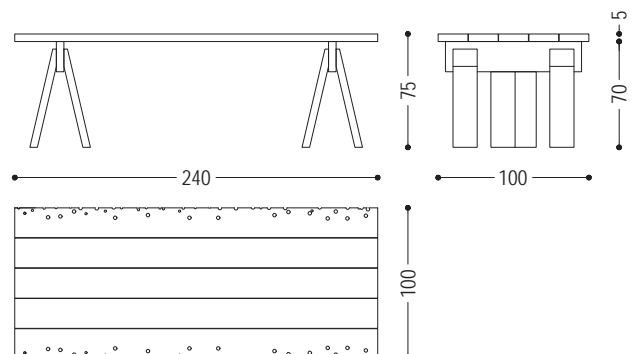

Table with top in solid Briccola planks, not glued, and with natural sides. Legs in form of an easel, oblique.

CODE	SIZE	A6
BRICCOLA-CIBIC	W.240 x D.100 x H.75	■

AVAILABLE FINISHES:

A6: briccola

WOOD

A6

briccola