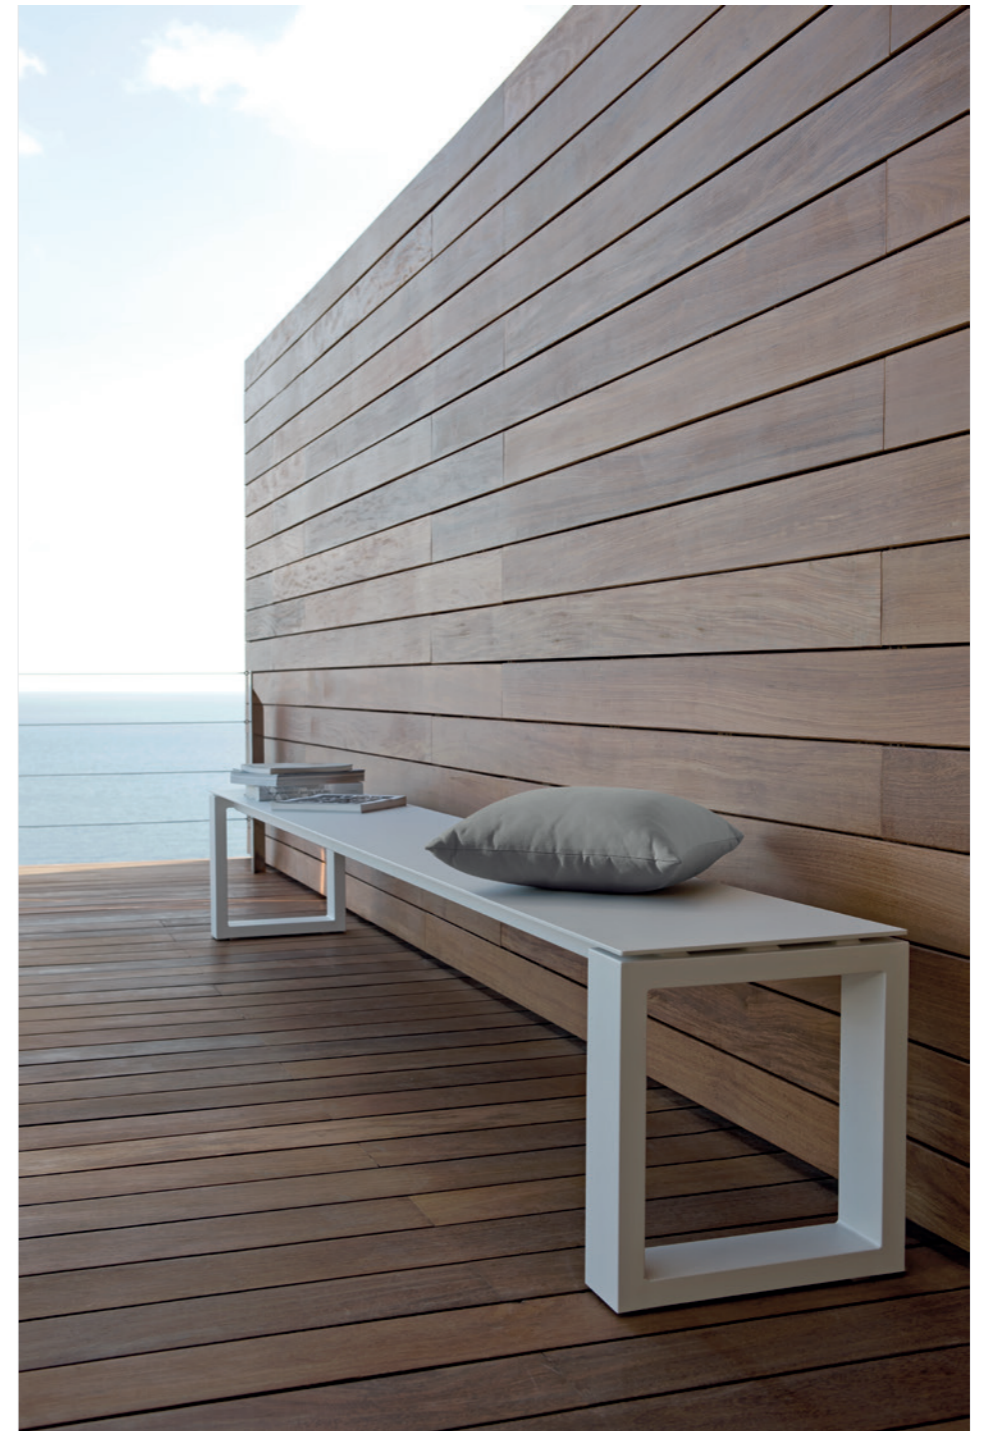

Fuse^o

outdoor luxury

Manutti^o

Designed by Stephane De Winter

Clean-cut lines and a sophisticated appeal are at the heart of the Fuse seating and table collection. The pieces breathe a warm and classic ambience that aligns with any rustic environment. The minimalist and ultra-light design of the collection create a sense of pure delight.

Collection overview

1S / FE1S

Left seat / FELS

Right seat / FERS

Concepts

Discover endless possibilities at manutti.com

Materials & colours

Frame - finishing

PCA - textiles

Suggested colour combinations

Corner seat / FECS

Small middle seat / FEMSS

Large middle seat / FEMSL

Medium footstool / Sidetable / FEFM

Large footstool / Sidetable / FEFL

Lounger / FELO