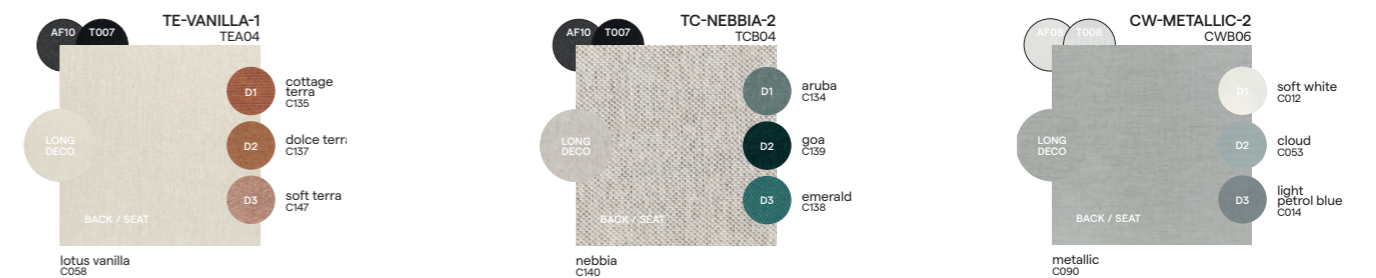

Collection overview

1S / FE1S

Left seat / FELS

Right seat / FERS

Concepts

Discover endless possibilities at manutti.com

Materials & colours

Frame - finishing

PCA - textiles

Suggested colour combinations

Corner seat / FECS

Small middle seat / FEMSS

Large middle seat / FEMSL

Medium footstool / Sidetable / FEFM

Large footstool / Sidetable / FEFL

Lounger / FELO

Sidetable / CT88

Bench 300 - full alu top / BE300

Bench 45 - full alu top / BE45

Feeling inspired?

Step into our world of outdoor luxury at any moment and discover your ideal Manutti setting online.

manutti.com