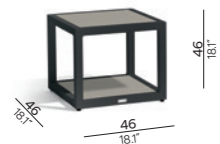

PCA - textiles

Suggested colour combinations

Corner seat / FECS

Small middle seat / FEMSS

Large middle seat / FEMSL

Medium footstool / Sidetable / FEFM

Large footstool / Sidetable / FEFL

Lounger / FELO

Sidetable / CT88

Bench 300 - full alu top / BE300

Bench 45 - full alu top / BE45

Feeling inspired?

Step into our world of outdoor luxury at any moment and discover your ideal Manutti setting online.

manutti.com