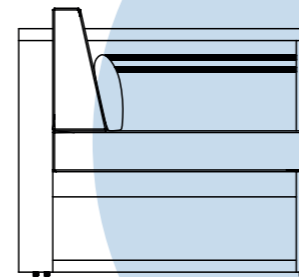

Designed by Stephane De Winter

Clean-cut lines and a sophisticated appeal are at the heart of the Fuse seating and table collection. The pieces breathe a warm and classic ambience that aligns with any rustic environment. The minimalist and ultra-light design of the collection create a sense of pure delight.