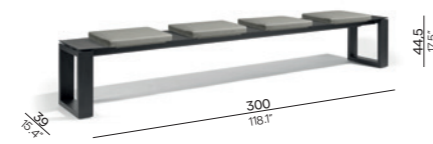

PCA - textiles

Suggested colour combinations

Corner seat / FECS

Small middle seat / FEMSS

Large middle seat / FEMSL

Medium footstool / Sidetable / FEFM

Large footstool / Sidetable / FEFL

Lounger / FELO

Sidetable / CT88

Bench 300 - full alu top / BE300

Bench 45 - full alu top / BE45

Feeling inspired?

Step into our world of outdoor luxury at any moment and discover your ideal Manutti setting online.

manutti.com