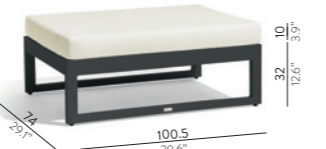

PCA - textiles

Suggested colour combinations

Corner seat / FECS

Small middle seat / FEMSS

Large middle seat / FEMSL

Medium footstool / Sidetable / FEFM

Large footstool / Sidetable / FEFL

Lounger / FELO

Sidetable / CT88

Bench 300 - full alu top / BE300

Bench 45 - full alu top / BE45

Feeling inspired?

Step into our world of outdoor luxury at any moment and discover your ideal Manutti setting online.

manutti.com