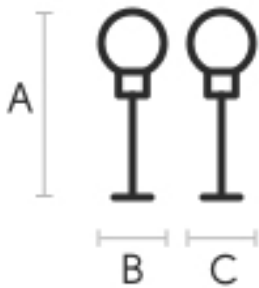

## Ghost floor

design Studio F+B Design, 2020

Ghost is a floor lamp with diffused light. The base is made with metal rods painted in the single variant of black metal and gold details. Glass diffuser in the mixed transparent and satin finish allows better light diffusion in the room.

On the electric power cable there is the on / off foot switch. The cable has a length of 2m and is covered in black silk.

#### Dimensions

	cm	inch
A	150	59.1
B	45	17.7
C	39	15.4