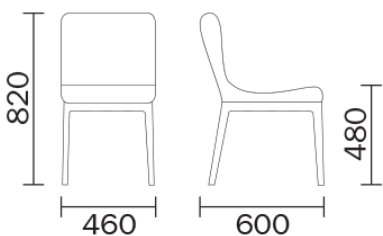

PEDRALI®
THE ITALIAN ESSENCE

GILDA 755

DESIGN:
ROBERTO SEMPRINI

Gilda comes from the idea to create a comfortable chair with linear and soft shape. Very attractive is the opposition between the square wooden frame and the embracing and soft upholstering.

INFORMATION REQUEST

FRAME FINISHES