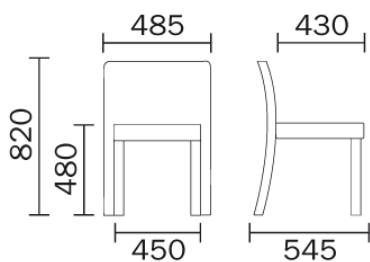

# GLAM 431

DESIGN:  
PEDRALI R&D

Glam chair, oak legs and sandwich panel back, bleached oak or stained wengé version. Upholstered seat with elastic belts. Stackable version.

INFORMATION REQUEST

STRUCTURE

stackable