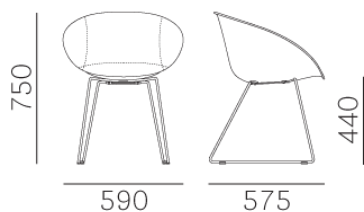

PEDRALI[®]
THE ITALIAN ESSENCE

GLISS 930

DESIGN:
CLAUDIO DONDOLI - MARCO POCCI

Chair Gliss, technopolymer shell covered in genuine leather with visible stitches. Chromed steel rod frame diam 10 mm.

INFORMATION REQUEST