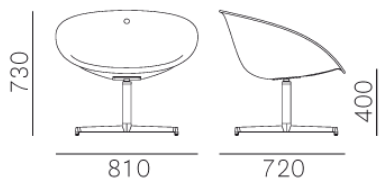

INFORMATION REQUEST

SHELL FINISHES

FRAME FINISHES

swivel seat with automatic return mechanism

ACCESSORIES

Removable cover (code 340/3)

LU

BI