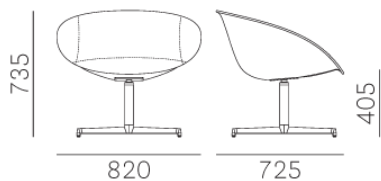

PEDRALI®
THE ITALIAN ESSENCE

GLISS lounge 361

DESIGN:
CLAUDIO DONDOLI - MARCO POCCI

Gliss Lounge is designed for living an outdoor experience within home walls.

The injection moulded technopolymer shell is upholstered with genuine leather. Die casted aluminium swivel central base.

INFORMATION REQUEST

FRAME FINISHES