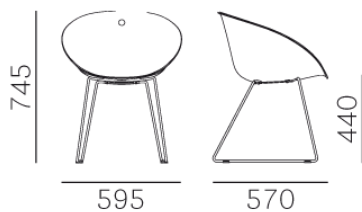

PEDRALI[®]
THE ITALIAN ESSENCE

GLISS 921

DESIGN:
CLAUDIO DONDOLI - MARCO POCCI

Gliss chair, transparent or full colour polycarbonate shell.
Chromed steel rod frame Ø10mm.

INFORMATION REQUEST

FRAME FINISHES

SHELL FINISHES

4/25/2019

Cushion (code 900.3)
Removable cover (code 900.8)

Chair GLISS 921

LEGEND FINISHES

CERTIFICATIONS

PRESS