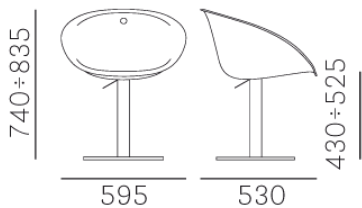

# GLISS 951

DESIGN:  
CLAUDIO DONDOLI - MARCO POCCI

Gliss chair, transparent polycarbonate shell. Swivel chair with gas lift device. Polished stainless steel base and chromed steel column.

INFORMATION REQUEST