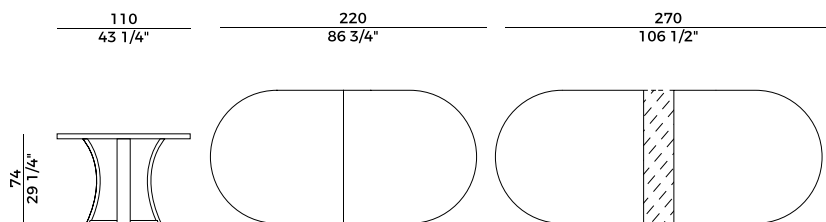

834/TO1
tavolo estensibile \ extendable table