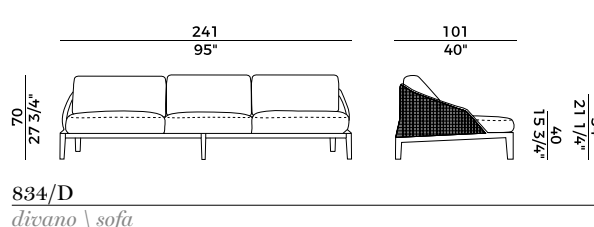

**Collezione Grace **
Grace collection

Collezione di arredi composta da sedute e tavoli estensibili con struttura in massello di frassino.

Sedia e poltrona disponibili in due versioni: seduta imbottita in poliuretano espanso ignifugo e schienale in canna; seduta, schienale e braccioli imbottiti in poliuretano espanso ignifugo. Poltrona pozzetto con seduta imbottita in poliuretano espanso ignifugo e schienale in canna. Divano e lounge schienale in canna. Cuscini di seduta e schienale con imbottitura in poliuretano espanso ignifugo.

Tavoli estensibili con anello di protezione in metallo rutenio. Disponibile in versione tonda o ovale. Finiture e rivestimenti di collezione.

Collection composed by seats and extendable tables with structure in solid ash wood.

Chair and armchair available in two versions: seat upholstered in fire retardant polyurethane foam and cane back; seat, backrest and armrests upholstered in fire retardant polyurethane foam. Tub chair with seat upholstered in fire retardant polyurethane foam and cane back.

Sofa and lounge with cane back. Seat and back cushions with fire retardant polyurethane foam padding. Extendable tables with protection ring in ruthenium metal. Available in the round or oval version.

Finishes and covering as per collection.

834/TC1
tavolo estensibile \ extendable table