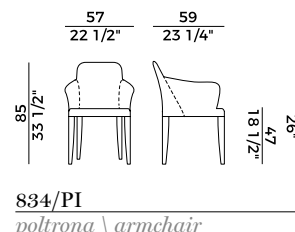

**Collezione Grace **
Grace collection

Collezione di arredi composta da sedute e tavoli estensibili con struttura in massello di frassino.

Sedia e poltrona disponibili in due versioni: seduta imbottita in poliuretano espanso ignifugo e schienale in canna; seduta, schienale e braccioli imbottiti in poliuretano espanso ignifugo. Poltrona pozzetto con seduta imbottita in poliuretano espanso ignifugo e schienale in canna. Divano e lounge schienale in canna. Cuscini di seduta e schienale con imbottitura in poliuretano espanso ignifugo.

Tavoli estensibili con anello di protezione in metallo rutenio. Disponibile in versione tonda o ovale. Finiture e rivestimenti di collezione.

Collection composed by seats and extendable tables with structure in solid ash wood.

Chair and armchair available in two versions: seat upholstered in fire retardant polyurethane foam and cane back; seat, backrest and armrests upholstered in fire retardant polyurethane foam. Tub chair with seat upholstered in fire retardant polyurethane foam and cane back.

Sofa and lounge with cane back. Seat and back cushions with fire retardant polyurethane foam padding. Extendable tables with protection ring in ruthenium metal. Available in the round or oval version.

Finishes and covering as per collection.

834/TC1
tavolo estensibile \ extendable table