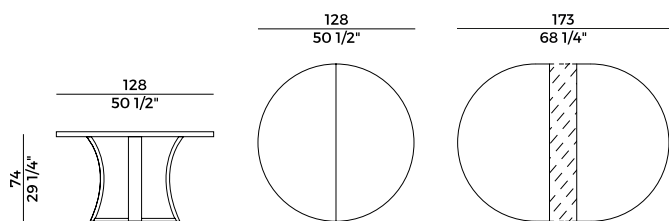

**Collezione Grace **
Grace collection

Collezione di arredi composta da sedute e tavoli estensibili con struttura in massello di frassino.

Sedia e poltrona disponibili in due versioni: seduta imbottita in poliuretano espanso ignifugo e schienale in canna; seduta, schienale e braccioli imbottiti in poliuretano espanso ignifugo. Poltrona pozzetto con seduta imbottita in poliuretano espanso ignifugo e schienale in canna. Divano e lounge schienale in canna. Cuscini di seduta e schienale con imbottitura in poliuretano espanso ignifugo.

Tavoli estensibili con anello di protezione in metallo rutenio. Disponibile in versione tonda o ovale. Finiture e rivestimenti di collezione.

Collection composed by seats and extendable tables with structure in solid ash wood.

Chair and armchair available in two versions: seat upholstered in fire retardant polyurethane foam and cane back; seat, backrest and armrests upholstered in fire retardant polyurethane foam. Tub chair with seat upholstered in fire retardant polyurethane foam and cane back.

Sofa and lounge with cane back. Seat and back cushions with fire retardant polyurethane foam padding. Extendable tables with protection ring in ruthenium metal. Available in the round or oval version.

Finishes and covering as per collection.

834/TC1
tavolo estensibile \ extendable table