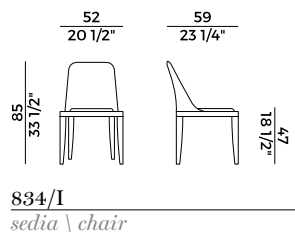

**Collezione Grace **
Grace collection

Collezione di arredi composta da sedute e tavoli estensibili con struttura in massello di frassino.

Sedia e poltrona disponibili in due versioni: seduta imbottita in poliuretano espanso ignifugo e schienale in canna; seduta, schienale e braccioli imbottiti in poliuretano espanso ignifugo. Poltrona pozzetto con seduta imbottita in poliuretano espanso ignifugo e schienale in canna. Divano e lounge schienale in canna. Cuscini di seduta e schienale con imbottitura in poliuretano espanso ignifugo.

Tavoli estensibili con anello di protezione in metallo rutenio. Disponibile in versione tonda o ovale. Finiture e rivestimenti di collezione.

Collection composed by seats and extendable tables with structure in solid ash wood.

Chair and armchair available in two versions: seat upholstered in fire retardant polyurethane foam and cane back; seat, backrest and armrests upholstered in fire retardant polyurethane foam. Tub chair with seat upholstered in fire retardant polyurethane foam and cane back.

Sofa and lounge with cane back. Seat and back cushions with fire retardant polyurethane foam padding. Extendable tables with protection ring in ruthenium metal. Available in the round or oval version.

Finishes and covering as per collection.

834/TC1
tavolo estensibile \ extendable table