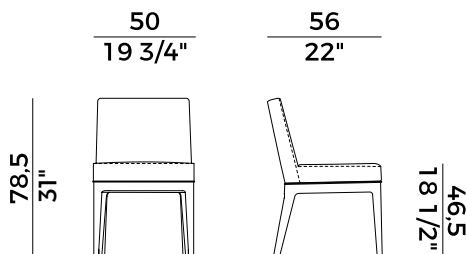

Informazioni tecniche \ *Technical information*

Descrizione tecnica \ *Technical description*

Sedia con base in massello di rovere, seduta e schienale imbottiti in poliuretano espanso ignifugo, disponibile anche in versione sfoderabile. Finiture e rivestimenti di collezione.

Chair with base in solid oak, upholstered seat and backrest with fire retardant polyurethane foam padding, also available in removable version. Materials and coverings as per collection.

Dimensioni \ *Dimensions*

Consumi stoffe \ *Fabric and leather requirements*

FABRIC / LEATHER REQUIREMENTS

	x1	x2
H 140	ml 1,20	ml 2,20
LEATHER	m² 1,90	

FABRIC / LEATHER REQUIREMENTS

	x1	x2
H 140	yd 1.35	yd 2.50
LEATHER	ft² 21	

PACKAGING

2 × crt = m³ 0.41
gross weight - Kg 22.5