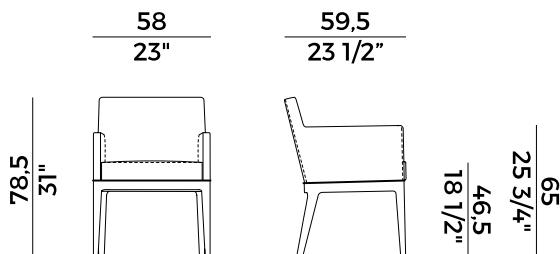

Informazioni tecniche \ *Technical information*

Descrizione tecnica \ *Technical description*

Poltrona con base in massello di rovere, seduta e schienale imbottiti in poliuretano espanso ignifugo, disponibile anche in versione sfoderabile. Finiture e rivestimenti di collezione.

Armchair with base in solid oak, upholstered seat and backrest with fire retardant polyurethane foam padding, also available in removable version. Materials and coverings as per collection.

Dimensioni \ *Dimensions*

Consumi stoffe \ *Fabric and leather requirements*

FABRIC / LEATHER REQUIREMENTS

	x1	x2
H 140	ml 1,90	ml 3,80
LEATHER	m² 3,20	

FABRIC / LEATHER REQUIREMENTS

	x1	x2
H 140	yd 2.10	yd 4.20
LEATHER	ft² 35	

PACKAGING

1 × crt = m³ 0.32
gross weight - Kg 17