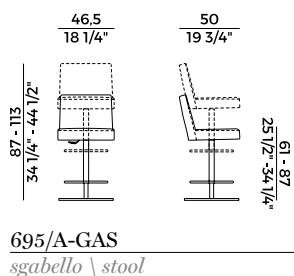

Collezione Greta \
 Greta collection

Famiglia di sedute imbottite disponibili nelle versioni: sedia e poltrona con base in massello di rovere, seduta e schienale imbottiti in poliuretano espanso ignifugo, disponibili anche in versione sfoderabile; sgabello con base a quattro gambe in massello di rovere e imbottitura in poliuretano espanso ignifugo disponibili anche in versione sfoderabile; sgabello basso, con base a quattro gambe in massello di rovere e imbottitura in poliuretano espanso ignifugo; sgabello con base centrale girevole in metallo tonda o quadrata con regolazione a gas, seduta e schienale imbottiti in poliuretano espanso ignifugo.
 Finiture e rivestimenti di collezione.

Family of upholstered seats available in the following versions: chair and armchair with base in solid oak, upholstered seat and backrest with fire retardant polyurethane foam padding, also available in removable version; upholstered barstool with four-leg base in solid oak and fire-retardant polyurethane foam padding, also available in removable version; upholstered counterstool with four-leg base in solid oak, and fire-retardant polyurethane foam padding; stool with round or square metal swivel central base, available with gas height adjustment system, upholstered seat and backrest with fire retardant polyurethane foam padding.
 Materials and coverings as per collection.