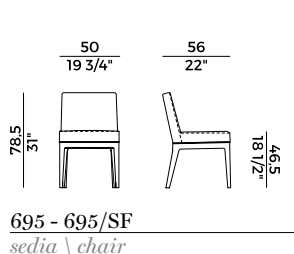

Collezione Greta \
 Greta collection

Famiglia di sedute imbottite disponibili nelle versioni: sedia e poltrona con base in massello di rovere, seduta e schienale imbottiti in poliuretano espanso ignifugo, disponibili anche in versione sfoderabile; sgabello con base a quattro gambe in massello di rovere e imbottitura in poliuretano espanso ignifugo disponibili anche in versione sfoderabile; sgabello basso, con base a quattro gambe in massello di rovere e imbottitura in poliuretano espanso ignifugo; sgabello con base centrale girevole in metallo tonda o quadrata con regolazione a gas, seduta e schienale imbottiti in poliuretano espanso ignifugo.
 Finiture e rivestimenti di collezione.

Family of upholstered seats available in the following versions: chair and armchair with base in solid oak, upholstered seat and backrest with fire retardant polyurethane foam padding, also available in removable version; upholstered barstool with four-leg base in solid oak and fire-retardant polyurethane foam padding, also available in removable version; upholstered counterstool with four-leg base in solid oak, and fire-retardant polyurethane foam padding; stool with round or square metal swivel central base, available with gas height adjustment system, upholstered seat and backrest with fire retardant polyurethane foam padding.
 Materials and coverings as per collection.