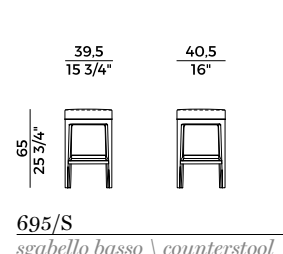

Collezione Greta \
 Greta collection

Famiglia di sedute imbottite disponibili nelle versioni: sedia e poltrona con base in massello di rovere, seduta e schienale imbottiti in poliuretano espanso ignifugo, disponibili anche in versione sfoderabile; sgabello con base a quattro gambe in massello di rovere e imbottitura in poliuretano espanso ignifugo disponibili anche in versione sfoderabile; sgabello basso, con base a quattro gambe in massello di rovere e imbottitura in poliuretano espanso ignifugo; sgabello con base centrale girevole in metallo tonda o quadrata con regolazione a gas, seduta e schienale imbottiti in poliuretano espanso ignifugo.
 Finiture e rivestimenti di collezione.

Family of upholstered seats available in the following versions: chair and armchair with base in solid oak, upholstered seat and backrest with fire retardant polyurethane foam padding, also available in removable version; upholstered barstool with four-leg base in solid oak and fire-retardant polyurethane foam padding, also available in removable version; upholstered counterstool with four-leg base in solid oak, and fire-retardant polyurethane foam padding; stool with round or square metal swivel central base, available with gas height adjustment system, upholstered seat and backrest with fire retardant polyurethane foam padding.
 Materials and coverings as per collection.