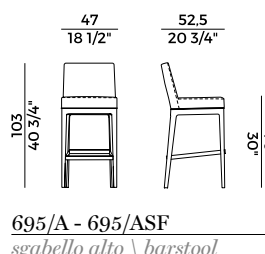

Collezione Greta \
 Greta collection

Famiglia di sedute imbottite disponibili nelle versioni: sedia e poltrona con base in massello di rovere, seduta e schienale imbottiti in poliuretano espanso ignifugo, disponibili anche in versione sfoderabile; sgabello con base a quattro gambe in massello di rovere e imbottitura in poliuretano espanso ignifugo disponibili anche in versione sfoderabile; sgabello basso, con base a quattro gambe in massello di rovere e imbottitura in poliuretano espanso ignifugo; sgabello con base centrale girevole in metallo tonda o quadrata con regolazione a gas, seduta e schienale imbottiti in poliuretano espanso ignifugo.
 Finiture e rivestimenti di collezione.

Family of upholstered seats available in the following versions: chair and armchair with base in solid oak, upholstered seat and backrest with fire retardant polyurethane foam padding, also available in removable version; upholstered barstool with four-leg base in solid oak and fire-retardant polyurethane foam padding, also available in removable version; upholstered counterstool with four-leg base in solid oak, and fire-retardant polyurethane foam padding; stool with round or square metal swivel central base, available with gas height adjustment system, upholstered seat and backrest with fire retardant polyurethane foam padding.
 Materials and coverings as per collection.