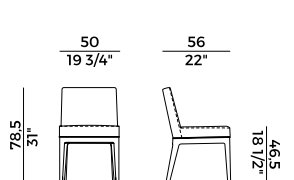

Collezione Greta \
Greta collection

Famiglia di sedute imbottite disponibili nelle versioni: sedia e poltrona con base in massello di rovere, seduta e schienale imbottiti in poliuretano espanso ignifugo, disponibili anche in versione sfoderabile; sgabello con base a quattro gambe in massello di rovere e imbottitura in poliuretano espanso ignifugo disponibili anche in versione sfoderabile; sgabello basso, con base a quattro gambe in massello di rovere e imbottitura in poliuretano espanso ignifugo; sgabello con base centrale girevole in metallo tonda o quadrata con regolazione a gas, seduta e schienale imbottiti in poliuretano espanso ignifugo. Finiture e rivestimenti di collezione.

Family of upholstered seats available in the following versions: chair and armchair with base in solid oak, upholstered seat and backrest with fire retardant polyurethane foam padding, also available in removable version; upholstered barstool with four-leg base in solid oak and fire-retardant polyurethane foam padding, also available in removable version; upholstered counterstool with four-leg base in solid oak, and fire-retardant polyurethane foam padding; stool with round or square metal swivel central base, available with gas height adjustment system, upholstered seat and backrest with fire retardant polyurethane foam padding. Materials and coverings as per collection.

695 - 695/SF
sedia \ chair