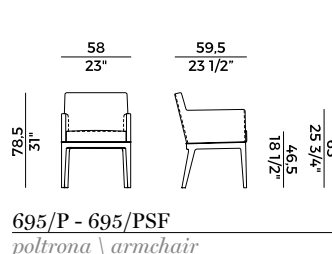

Collezione Greta \
 Greta collection

Famiglia di sedute imbottite disponibili nelle versioni: sedia e poltrona con base in massello di rovere, seduta e schienale imbottiti in poliuretano espanso ignifugo, disponibili anche in versione sfoderabile; sgabello con base a quattro gambe in massello di rovere e imbottitura in poliuretano espanso ignifugo disponibili anche in versione sfoderabile; sgabello basso, con base a quattro gambe in massello di rovere e imbottitura in poliuretano espanso ignifugo; sgabello con base centrale girevole in metallo tonda o quadrata con regolazione a gas, seduta e schienale imbottiti in poliuretano espanso ignifugo.
 Finiture e rivestimenti di collezione.

Family of upholstered seats available in the following versions: chair and armchair with base in solid oak, upholstered seat and backrest with fire retardant polyurethane foam padding, also available in removable version; upholstered barstool with four-leg base in solid oak and fire-retardant polyurethane foam padding, also available in removable version; upholstered counterstool with four-leg base in solid oak, and fire-retardant polyurethane foam padding; stool with round or square metal swivel central base, available with gas height adjustment system, upholstered seat and backrest with fire retardant polyurethane foam padding.
 Materials and coverings as per collection.