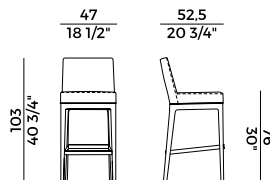

695/A - 695/ASF
sgabello alto \ barstool