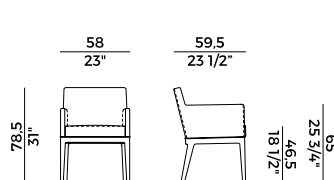

695/P - 695/PSF
poltrona \ armchair