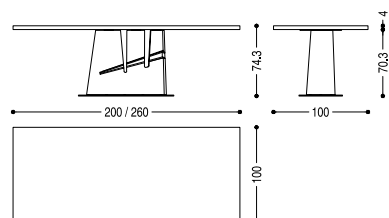

GAMBA TAVOLO DISPONIBILE SOLO IN CEDRO
LEG AVAILABLE ONLY IN CEDAR
FUSSBEIN NUR AUS ZEDERNHOLZ VERFÜGBAR
PIED DE LA TABLE UNIQUEMENT DISPONIBLE EN CÈDRE
PATA DE LA MESA DISPONIBLE SOLO EN MADERA DE CEDRO