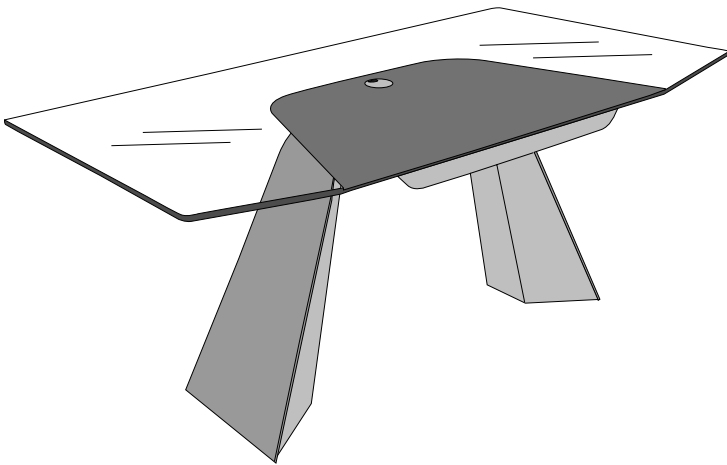

HAVEN COLLECTION

Shown in: Bronze, Natural Walnut Veneer, Sable Glass

Designer : Carl Muller Patent Pending

HAVEN COLLECTION

The primal yet contemporary form of our popular Hyper collection is the central motif of this chic yet practical work environment. Fashion meets functionality in this striking system, ideal for your home office or your corner office. All your power access and wire management needs are addressed— we've included a prewired power strip with surge protector, phone line, and cable hookup. Just open the magnetically-latched fold-down access panel, make your connections, and simply close the panel— no tools needed. You can run all your cables through the access grommet on the generous desktop, which features a dynamic inset Sable or Caviar acid-etched glass "blotter" which reinforces the flattened arch theme while concealing a champagne-fronted keyboard tray/pencil drawer. The dynamic arched body, clad in stainless steel panels and rich walnut veneer, artfully conceals all wiring and connectors. There's also a rolling file cart, which mimics the flattened arch desk top with contrasting stainless and walnut drawer fronts and handles. Add the companion credenza and bookcase to complete the most stunning workplace ensemble available today. Haven desk and Haven file cart, credenza, and bookcase are available in any Elite powder-coat finish, with either Sable or Caviar etched tempered glass. Walnut veneer components are available in a variety of finishes. Haven credenza, bookcase, and buffet also available.

**1009
Desk**

36d x 72w x 29.5h

**1010
File Cart**

20.25d x 18.5w x 27h

M O D E R N

www.elitemodern.com