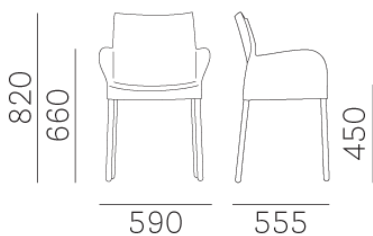

PEDRALI®
THE ITALIAN ESSENCE

ICE 850

DESIGN:
CLAUDIO DONDOLI - MARCO POCCI

Comfortable and ergonomic, armchair Ice is made of resistant materials : polypropylene shell and anodized aluminium legs diam. mm 28.
Thanks to the strong materials used it is suitable for outdoor use.

INFORMATION REQUEST

LEGEND FINISHES