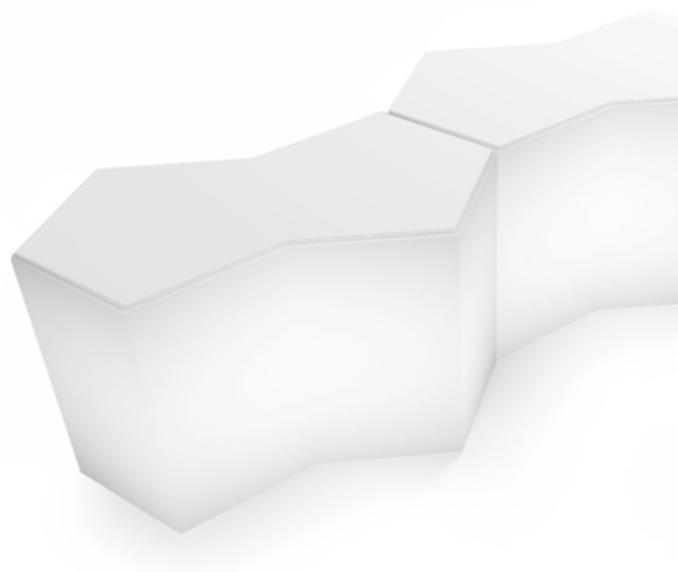

PEDRALI[®]

THE ITALIAN ESSENCE

ICEBERG IBE_BI

DESIGN:
CLAUDIO DONDOLI - MARCO POCCI

Modular bar counter or buffet high table. Ideal for outdoor bar by the pool, at the beach, in the garden for a "happy hour" or a snack. In high-density roto-moulded polyethylene. The modules, with a double pentagon shape, are conceived to create endless combinations. It can have shelves inside and a top to complete the surface. It can also be equipped with internal lighting system.

INFORMATION REQUEST

LEGEND FINISHES

4/25/2019

Complement ICEBERG IBE_BI

Lighting kit (art.IBE_LUCE)
Upper top only (IBE_SUP_MET_BI)
Lower tops only (IBE_INF_BI)

PRESS