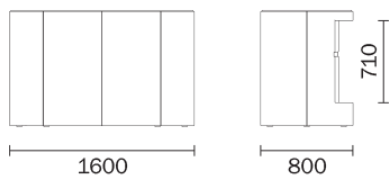

PEDRALI®

THE ITALIAN ESSENCE

ICEBERG IBE_BI

DESIGN:
CLAUDIO DONDOLI - MARCO POCCI

Modular bar counter or buffet high table. Ideal for outdoor bar by the pool, at the beach, in the garden for a "happy hour" or a snack. In high-density roto-moulded polyethylene. The modules, with a double pentagon shape, are conceived to create endless combinations. It can have shelves inside and a top to complete the surface. It can also be equipped with internal lighting system.

INFORMATION REQUEST

LEGEND FINISHES