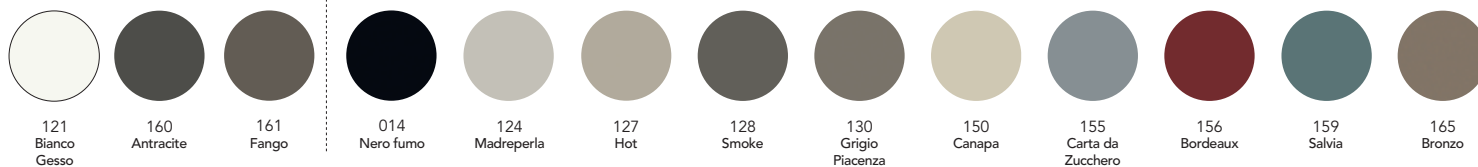

Ikarus

TAVOLO IKARUS - FISSO - L. 200 P. 110 CM
STRUTTURA LACCATO ANTRACITE 160,
PIANO URBAN MARBLE 034.
SEDIE TEQUILA STRUTTURA METALLO
ANTRACITE 160, RIVESTIMENTO
CAT. B ECONABUK 13.

FIXED IKARUS TABLE W. 200 D. 110 CM
ANTHRACITE 160 LACQUERED FRAME,
URBAN MARBLE 034 TOP.
TEQUILA CHAIRS, ANTHRACITE 160 METAL
FRAME, UPHOLSTERY CAT. B 13 ECO-
NUBUCK.

Ikarus

FINITURE STRUTTURA / FRAME FINISHES

METALLI / METALS

best sellers

optional

FINITURE PIANO / TOP FINISHES

MATERICI / TEXTURED

Fisso e Up System.
Fixed and Up System.

RETTANGOLARE	BOTTE
180x100 cm	180x110 cm
200x100 cm	200x110 cm
220x100 cm	220x120 cm
240x100 cm	240x120 cm
260x100 cm	260x120 cm

Ceramica Elegance L 110 e L 120 disponibile solo per Urban Marble 034 e Amani 035.

Ceramica Elegance for 110 cm and 120 cm width table available only for Urban Marble 034 and Amani 035.

IKARUS UP SYSTEM

180x100 (50+50) cm
200x100 (50+50) cm
220x100 (50+50) cm