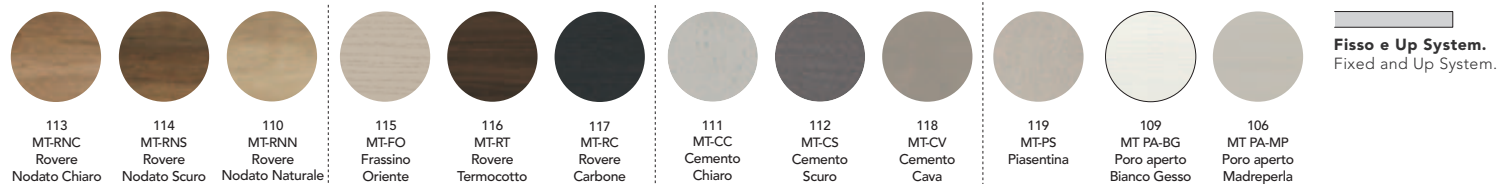

Ikarus

TAVOLO IKARUS - FISSO - L. 200 P. 110 CM
STRUTTURA LACCATO ANTRACITE 160,
PIANO URBAN MARBLE 034.
SEDIE TEQUILA STRUTTURA METALLO
ANTRACITE 160, RIVESTIMENTO
CAT. B ECONABUK 13.

FIXED IKARUS TABLE W. 200 D. 110 CM
ANTHRACITE 160 LACQUERED FRAME,
URBAN MARBLE 034 TOP.
TEQUILA CHAIRS, ANTHRACITE 160 METAL
FRAME, UPHOLSTERY CAT. B 13 ECO-
NUBUCK.

Ikarus

FINITURE STRUTTURA / FRAME FINISHES

METALLI / METALS

best sellers

optional

FINITURE PIANO / TOP FINISHES

MATERICI / TEXTURED

Fisso e Up System.
Fixed and Up System.

VETRO / GLASS

Fisso e Up System.
Fixed and Up System.

CERAMICA ELEGANCE

Fisso e Up System.
Fixed and Up System.

CERAMICA PREMIUM

Fisso e Up System.
Fixed and Up System.

MISURE DISPONIBILI / AVAILABLE SIZES

IKARUS FISSO

Ceramica Elegance for 110 cm and 120 cm width table available only for Urban Marble 034 and Amani 035.

IKARUS UP SYSTEM

180x100 (50+50) cm
200x100 (50+50) cm
220x100 (50+50) cm