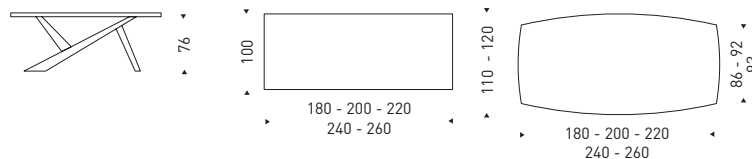

VETRO / GLASS

Fisso e Up System.
Fixed and Up System.

CERAMICA ELEGANCE

Fisso e Up System.
Fixed and Up System.

CERAMICA PREMIUM

Fisso e Up System.
Fixed and Up System.

MISURE DISPONIBILI / AVAILABLE SIZES

IKARUS FISSO

RETTANGOLARE	BOTTE
180x100 cm	180x110 cm
200x100 cm	200x110 cm
220x100 cm	220x120 cm
240x100 cm	240x120 cm
260x100 cm	260x120 cm

Ceramica Elegance L 110 e L 120 disponibile solo per Urban Marble 034 e Amani 035.

Ceramica Elegance for 110 cm and 120 cm width table available only for Urban Marble 034 and Amani 035.

IKARUS UP SYSTEM

180x100 (50+50) cm
200x100 (50+50) cm
220x100 (50+50) cm