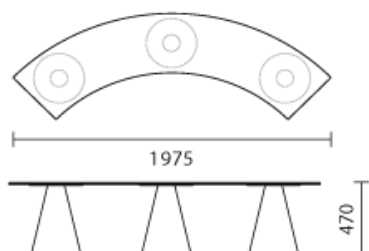

PEDRALI[®]
THE ITALIAN ESSENCE

IKON 863_1C

DESIGN:
PIO E TITO TOSO

Defined by simple shapes and clean lines, the versatile Ikon collection is now enlarged with a collection of modular seating. Suitable for indoor and outdoor use, the collection comes from the research of synthesis, beauty and functionality.

Ikon Bench with injected moulding polypropylene base and solid laminate top.

Colours: white, black, light gray and sand.

INFORMATION REQUEST

LEGEND FINISHES

DIMENSIONS:

1975xR1400x470h

PRESS