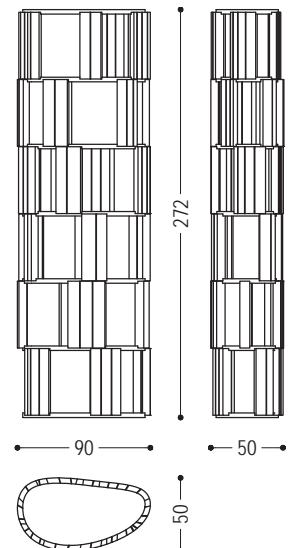

Bookshelf in solid Briccola wood and oak shelves, characterized by a linear column and different levels that create space for compartments that are delimited by pieces of trunks with real bark.

CODE	SIZE	A6
BRICCOLA-DELUCCHI	W.90 x D.50 x H.272	■

AVAILABLE FINISHES:

A6: briccola

WOOD

A6

bricola