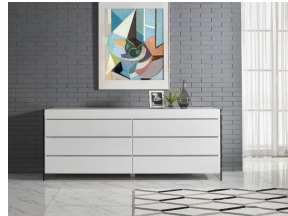

IL VETRO
CB-111-D-WH
 5070-WH

MSRP \$2280

The IL VETRO dresser in high gloss white lacquer with glass by Casabianca Home features clean, modern lines adding a sophisticated look and edge to any room.

Our IL VETRO dresser is constructed using top commercial grade materials with glass, mdf and features 6 drawers with soft closing mechanism exceptional quality that are made to last.

Size: 63 W x 18 D x 29.5 H in

Product Weight	Max Weight Capacity	UPC
230 lbs	150 lbs	682055344997

Materials

Glass, MDF

Assembly Level

Partial Assembly

Commercial Grade

Yes