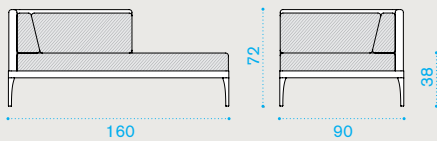

XL corner module - left

→ 48 | → 1 H 82 D 102 L 171 → 58

- IFDMFSD44W22 Left module, alu. w.grey + lightwick
- IFDMFSD43W23 Left module, alu. w.white + lightwick

- IFCUDMFSAW24 Cushions, left (seat+back), n. grey
- IFCUDMFSAW25 Cushions, left (seat+back), n. white
- COVER230 Rain cover 161 x 91 h71, left

Technical info

Daybed module - right

→ 47 | → 1 | H 82 D 102 L 171 | → 57

Item

Description

- IFDMDD44W22 Right module, alu. w.grey + lightwick
- IFDMDD43W23 Right module, alu. w.white + lightwick

- IFCUDMDDAW24 Cushions, right (seat+back), n. grey
- IFCUDMDDAW25 Cushions, right (seat+back), n. white
- COVER231 Rain cover 161 x 91 h71, right

Daybed module - left

→ 47 | → 1 | H 82 D 102 L 171 | → 57

- IFDMDS44W22 Left module, alu. w.grey + lightwick
- IFDMDS43W23 Left module, alu. w.white + lightwick

- IFCUDMSAW24 Cushions, left (seat+back), n. grey
- IFCUDMSAW25 Cushions, left (seat+back), n. white
- COVER232 Rain cover 161 x 91 h71, left

Sun lounger

→ 17 | | → 2 | H 44 D 75 L 211 | → 45

- IFLED44W22 Alu. warmgrey + lightwick
- IFLED43W23 Alu. warmwhite + lightwick

- IFCULEAW24 Mattress, nature grey, H 7 D 66 L 195
- IFCULEAW25 Mattress, nature white, H 7 D 66 L 195
- COVER140 Rain cover 210 x 70 h30