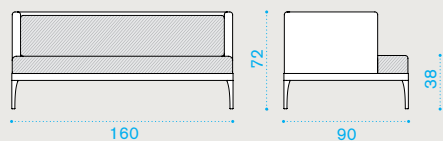

Infinity

Material

Lightwick Warmgrey +
Aluminium Warmgrey

Lightwick Warmwhite +
Aluminium Warmwhite

Fabrics

Acrylic
Nature White

Acrylic
Nature Grey

3 seater sofa

→ 49 | → 1 H 82 D 102 L 171 → 59

Item

Description

- IFD3D44W22 Alu. warmgrey + lightwick
- IFD3D43W23 Alu. warmwhite + lightwick

- IFCUD3AW24 Cushions, (seat+back), nature grey
- IFCUD3AW25 Cushions, (seat+back), nature white
- COVER233 Rain cover 161 x 91 h71

Lounge armchair

→ 30 | → 1 H 84 D 102 L 102 → 36

- IFPLD44W22 Alu. warmgrey + lightwick
- IFPLD43W23 Alu. warmwhite + lightwick

- IFUCUPLAW24 Cushions, (seat+back), nature grey
- IFUCUPLAW25 Cushions, (seat+back), nature white
- COVER234 Rain cover 91 x 91 h71