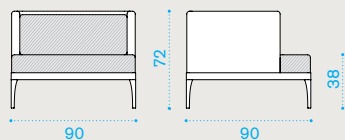

Infinity

Material

Lightwick Warmgrey +
Aluminium Warmgrey

Lightwick Warmwhite +
Aluminium Warmwhite

Fabrics

Acrylic
Nature White

Acrylic
Nature Grey

3 seater sofa

→ 49 | → 1 H 82 D 102 L 171 → 59

Item

Description

- IFD3D44W22 Alu. warmgrey + lightwick
- IFD3D43W23 Alu. warmwhite + lightwick

- IFCUD3AW24 Cushions, (seat+back), nature grey
- IFCUD3AW25 Cushions, (seat+back), nature white
- COVER233 Rain cover 161 x 91 h71

Lounge armchair

→ 30 | → 1 H 84 D 102 L 102 → 36

- IFPLD44W22 Alu. warmgrey + lightwick
- IFPLD43W23 Alu. warmwhite + lightwick

- IFUCUPLAW24 Cushions, (seat+back), nature grey
- IFUCUPLAW25 Cushions, (seat+back), nature white
- COVER234 Rain cover 91 x 91 h71

Square coffee table 90x90

→ 15 | → 1 H 29 D 93 L 93 → 21

- IFTCQD44 Alu. warmgrey
- IFTCQD43 Alu. warmwhite
- COVER114 Rain cover 91 x 91 h23

Technical info

Rectangular coffee table 120x90

→ 18 | → 1 H 29 D 93 L 123 → 24