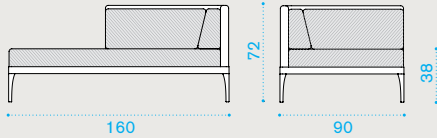

XL corner module - right

→ 48 | → 1 H 82 D 102 L 171 → 58

- IFDMFDD44W22 Right module, alu. w.grey + lightwick
- IFDMFDD43W23 Right module, alu. w.white + lightwick

- IFCUDMFDWA24 Cushions, right (seat+back), n. grey
- IFCUDMFDWA25 Cushions, right (seat+back), n. white
- COVER229 Rain cover 161 x 91 h71, right

XL corner module - left

→ 48 | → 1 H 82 D 102 L 171 → 58

- IFDMFSD44W22 Left module, alu. w.grey + lightwick
- IFDMFSD43W23 Left module, alu. w.white + lightwick

- IFCUDMFSAW24 Cushions, left (seat+back), n. grey
- IFCUDMFSAW25 Cushions, left (seat+back), n. white
- COVER230 Rain cover 161 x 91 h71, left

Technical info

Daybed module - right

→ 47 | → 1 | H 82 D 102 L 171 | → 57

Item

Description

- IFDMDD44W22 Right module, alu. w.grey + lightwick
- IFDMDD43W23 Right module, alu. w.white + lightwick

- IFCUDMDDAW24 Cushions, right (seat+back), n. grey
- IFCUDMDDAW25 Cushions, right (seat+back), n. white
- COVER231 Rain cover 161 x 91 h71, right

Daybed module - left

→ 47 | → 1 | H 82 D 102 L 171 | → 57

- IFDMDS44W22 Left module, alu. w.grey + lightwick
- IFDMDS43W23 Left module, alu. w.white + lightwick

- IFCUDMSAW24 Cushions, left (seat+back), n. grey
- IFCUDMSAW25 Cushions, left (seat+back), n. white
- COVER232 Rain cover 161 x 91 h71, left