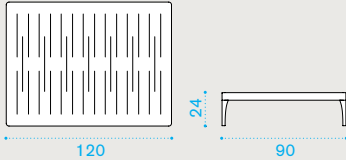

Lounge armchair

→ 30 | → 1 H 84 D 102 L 102 → 36

- IFPLD44W22 Alu. warmgrey + lightwick
- IFPLD43W23 Alu. warmwhite + lightwick

- IFUCUPLAW24 Cushions, (seat+back), nature grey
- IFUCUPLAW25 Cushions, (seat+back), nature white
- COVER234 Rain cover 91 x 91 h71

Square coffee table 90x90

→ 15 | → 1 H 29 D 93 L 93 → 21

- IFTCQD44 Alu. warmgrey
- IFTCQD43 Alu. warmwhite
- COVER114 Rain cover 91 x 91 h23

Technical info

Rectangular coffee table 120x90

→ 18 | → 1 H 29 D 93 L 123 → 24