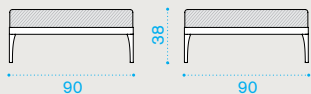

- IFCUDMCM2AW24 Cushions, (seat+back), nature grey
- IFCUDMCM2AW25 Cushions, (seat+back), nature white
- COVER227 Rain cover 161 x 91 h71

Corner module

→ 28 | → 1 H 82 D 102 L 102 → 34

- IFDMAUD44W22 Alu. warmgrey + lightwick
- IFDMAUD43W23 Alu. warmwhite + lightwick

- IFCUDMAUAW24 Cushions, (seat+back), nature grey
- IFCUDMAUAW25 Cushions, (seat+back), nature white
- COVER228 Rain cover 91 x 91 h71

Infinity

Material

Lightwick Warmgrey +
Aluminium Warmgrey

Lightwick Warmwhite +
Aluminium Warmwhite

Fabrics

Acrylic Nature White
Acrylic Nature Grey

Pouf

→ 14 | → 1 H 40 D 95 L 95 → 20

Item

Description

- IFPUD44W22 Alu. warmgrey
- IFPUD43W23 Alu. warmwhite
- IFCUPUAW24 Cushion, nature grey
- IFCUPUAW25 Cushion, nature white
- COVER113 Rain cover 91 x 91 h35