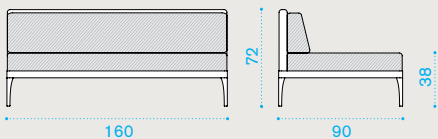

Square coffee table 90x90

→ 15 | → 1 H 29 D 93 L 93 → 21

- IFTCQD44 Alu. warmgrey
- IFTCQD43 Alu. warmwhite
- COVER114 Rain cover 91 x 91 h23

Technical info

Rectangular coffee table 120x90

→ 18 | → 1 H 29 D 93 L 123 → 24

Item

Description

- IFTCRD44 Alu. warmgrey
 - IFTCRD43 Alu. warmwhite
-
- COVER115 Rain cover 121 x 91 h23

Central module

→ 25 | → 1 H 82 D 102 L 102 → 31,5

- IFDMCM1D44W22 Alu. warmgrey + lightwick
- IFDMCM1D43W23 Alu. warmwhite + lightwick

- IFCUDMCM1AW24 Cushions, (seat+back), nature grey
- IFCUDMCM1AW25 Cushions, (seat+back), nature white
- COVER226 Rain cover 91 x 91 h71

XL central module

→ 46 | → 1 H 82 D 102 L 171 → 56

- IFDMCM2D44W22 Alu. warmgrey + lightwick
- IFDMCM2D43W23 Alu. warmwhite + lightwick