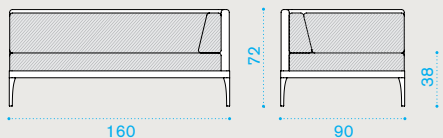

Fabrics

Acrylic Nature White
Acrylic Nature Grey

Pouf

→ 14 | → 1 H 40 D 95 L 95 → 20

Item

Description

- IFPUD44W22 Alu. warmgrey
- IFPUD43W23 Alu. warmwhite
- IFCUPUAW24 Cushion, nature grey
- IFCUPUAW25 Cushion, nature white
- COVER113 Rain cover 91 x 91 h35

XL corner module - right

→ 48 | → 1 H 82 D 102 L 171 → 58

- IFDMFDD44W22 Right module, alu. w.grey + lightwick
- IFDMFDD43W23 Right module, alu. w.white + lightwick

- IFCUDMFDWA24 Cushions, right (seat+back), n. grey
- IFCUDMFDWA25 Cushions, right (seat+back), n. white
- COVER229 Rain cover 161 x 91 h71, right

XL corner module - left

→ 48 | → 1 H 82 D 102 L 171 → 58

- IFDMFSD44W22 Left module, alu. w.grey + lightwick
- IFDMFSD43W23 Left module, alu. w.white + lightwick

- IFCUDMFSAW24 Cushions, left (seat+back), n. grey
- IFCUDMFSAW25 Cushions, left (seat+back), n. white
- COVER230 Rain cover 161 x 91 h71, left

Technical info

Daybed module - right

→ 47 | → 1 | H 82 D 102 L 171 | → 57

Item

Description

- IFDMDD44W22 Right module, alu. w.grey + lightwick
- IFDMDD43W23 Right module, alu. w.white + lightwick

- IFCUDMDDAW24 Cushions, right (seat+back), n. grey
- IFCUDMDDAW25 Cushions, right (seat+back), n. white
- COVER231 Rain cover 161 x 91 h71, right