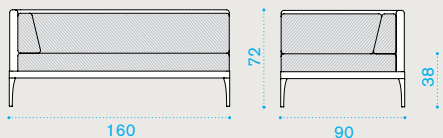

- IFCUDMAUAW24 Cushions, (seat+back), nature grey
- IFCUDMAUAW25 Cushions, (seat+back), nature white
- COVER228 Rain cover 91 x 91 h71

Infinity

Material

Lightwick Warmgrey +
Aluminium Warmgrey

Lightwick Warmwhite +
Aluminium Warmwhite

Fabrics

Acrylic Nature White
Acrylic Nature Grey

Pouf

→ 14 | → 1 H 40 D 95 L 95 → 20

Item

Description

- IFPUD44W22 Alu. warmgrey
- IFPUD43W23 Alu. warmwhite
- IFCUPUAW24 Cushion, nature grey
- IFCUPUAW25 Cushion, nature white
- COVER113 Rain cover 91 x 91 h35

XL corner module - right

→ 48 | → 1 H 82 D 102 L 171 → 58

- IFDMFDD44W22 Right module, alu. w.grey + lightwick
- IFDMFDD43W23 Right module, alu. w.white + lightwick

- IFCUDMFDWA24 Cushions, right (seat+back), n. grey
- IFCUDMFDWA25 Cushions, right (seat+back), n. white
- COVER229 Rain cover 161 x 91 h71, right

XL corner module - left

→ 48 | → 1 H 82 D 102 L 171 → 58

- IFDMFSD44W22 Left module, alu. w.grey + lightwick
- IFDMFSD43W23 Left module, alu. w.white + lightwick

- IFCUDMFSAW24 Cushions, left (seat+back), n. grey
- IFCUDMFSAW25 Cushions, left (seat+back), n. white
- COVER230 Rain cover 161 x 91 h71, left