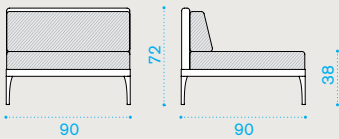

→ 49 | → 1 H 82 D 102 L 171 → 59

Item

Description

- IFD3D44W22 Alu. warmgrey + lightwick
- IFD3D43W23 Alu. warmwhite + lightwick

- IFCUD3AW24 Cushions, (seat+back), nature grey
- IFCUD3AW25 Cushions, (seat+back), nature white
- COVER233 Rain cover 161 x 91 h71

Lounge armchair

→ 30 | → 1 H 84 D 102 L 102 → 36

- IFPLD44W22 Alu. warmgrey + lightwick
- IFPLD43W23 Alu. warmwhite + lightwick

- IFUCUPLAW24 Cushions, (seat+back), nature grey
- IFUCUPLAW25 Cushions, (seat+back), nature white
- COVER234 Rain cover 91 x 91 h71

Square coffee table 90x90

→ 15 | → 1 H 29 D 93 L 93 → 21

- IFTCQD44 Alu. warmgrey
- IFTCQD43 Alu. warmwhite
- COVER114 Rain cover 91 x 91 h23

Technical info

Rectangular coffee table 120x90

→ 18 | → 1 H 29 D 93 L 123 → 24

Item

Description

- IFTCRD44 Alu. warmgrey
 - IFTCRD43 Alu. warmwhite
-
- COVER115 Rain cover 121 x 91 h23

Central module

→ 25 | → 1 H 82 D 102 L 102 → 31,5

- IFDMCM1D44W22 Alu. warmgrey + lightwick
- IFDMCM1D43W23 Alu. warmwhite + lightwick