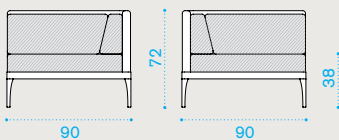

Square coffee table 90x90

→ 15 | → 1 H 29 D 93 L 93 → 21

- IFTCQD44 Alu. warmgrey
- IFTCQD43 Alu. warmwhite
- COVER114 Rain cover 91 x 91 h23

Technical info

Rectangular coffee table 120x90

→ 18 | → 1 H 29 D 93 L 123 → 24

- IFCUDMCM1AW24 Cushions, (seat+back), nature grey
- IFCUDMCM1AW25 Cushions, (seat+back), nature white
- COVER226 Rain cover 91 x 91 h71

XL central module

→ 46 | → 1 H 82 D 102 L 171 → 56

- IFDMCM2D44W22 Alu. warmgrey + lightwick
- IFDMCM2D43W23 Alu. warmwhite + lightwick

- IFCUDMCM2AW24 Cushions, (seat+back), nature grey
- IFCUDMCM2AW25 Cushions, (seat+back), nature white
- COVER227 Rain cover 161 x 91 h71

Corner module

→ 28 | → 1 H 82 D 102 L 102 → 34

- IFDMAUD44W22 Alu. warmgrey + lightwick
- IFDMAUD43W23 Alu. warmwhite + lightwick

- IFCUDMAUAW24 Cushions, (seat+back), nature grey
- IFCUDMAUAW25 Cushions, (seat+back), nature white
- COVER228 Rain cover 91 x 91 h71

Infinity

Material

Lightwick Warmgrey +
Aluminium Warmgrey

Lightwick Warmwhite +
Aluminium Warmwhite