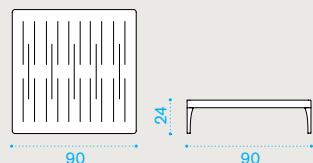

→ 49 | → 1 H 82 D 102 L 171 → 59

Item

Description

- IFD3D44W22 Alu. warmgrey + lightwick
- IFD3D43W23 Alu. warmwhite + lightwick

- IFCUD3AW24 Cushions, (seat+back), nature grey
- IFCUD3AW25 Cushions, (seat+back), nature white
- COVER233 Rain cover 161 x 91 h71

Lounge armchair

→ 30 | → 1 H 84 D 102 L 102 → 36

- IFPLD44W22 Alu. warmgrey + lightwick
- IFPLD43W23 Alu. warmwhite + lightwick

- IFUCUPLAW24 Cushions, (seat+back), nature grey
- IFUCUPLAW25 Cushions, (seat+back), nature white
- COVER234 Rain cover 91 x 91 h71

Square coffee table 90x90

→ 15 | → 1 H 29 D 93 L 93 → 21

- IFTCQD44 Alu. warmgrey
- IFTCQD43 Alu. warmwhite
- COVER114 Rain cover 91 x 91 h23

Technical info

Rectangular coffee table 120x90

→ 18 | → 1 H 29 D 93 L 123 → 24