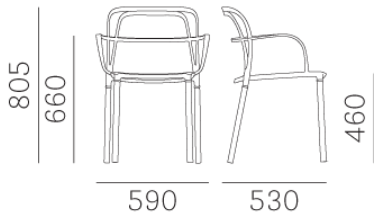

Seat and back cushions are also available.

INFORMATION REQUEST

79%

360° | Gallery

OUTDOOR FINISHES (POWDER COATED)

LEGEND FINISHES

CERTIFICATIONS

PRESS