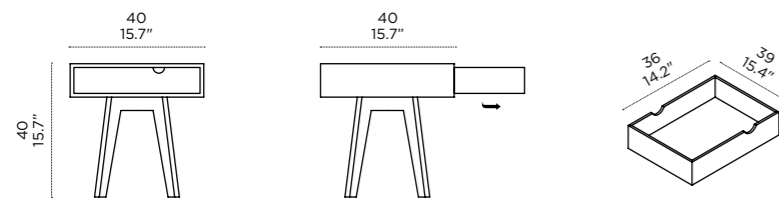

IO E TE

Esa Vesmanen, 2013

The bedside table is the most personal piece of furniture, because it is a private place that conceals and protects our secrets and our precious delights. But it is also the only supplement which often decorates our houses jointly with a “partner”. For this reason, Esa Vesmanen has dubbed his creation Io e Te (You and I), because the tables, like two lovers, also share a life in the private space of the bedroom. On the other hand, in the day area, Io e Te can be turned into a nice bedside table, with a drawer that can be completely pulled out and, if necessary, used as a comfortable tray table.

Misure e finiture / Sizes and finishes

Il cassetto può essere estratto da entrambi i lati e ha un frontale laccato come il top e uno impiallacciato in noce canaletto /The drawer can be pulled out from both sides and has a front lacquered like the top and the opposite one in walnut veneer