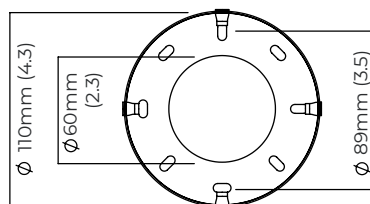

BULBS

240v - 3 x E14, 25w max (or 4.5w LED 2700k)
120v - 3 x E12, 25w max (or 4.5w LED 2700k)
(no bulbs supplied)

WEIGHT

5kg (11lbs)

CERTIFICATION

E492308

mounting plate dimensions

DROP ROD CONFIGURATIONS

A (overall drop) mm	B (drop rod length) mm
545	250
595	300*
645	350*
695	400*
795	500*
845	550*
895	600
945	650*
1045	750*
1095	800
1145	850*
1245	950*
1295	1000*
1345	1050*

A (overall drop) inches	B (drop rod length) inches
21.5	10
23.5	12*
25	14*
27	16*
31	19*
33	22*
35	23.5
37	25.5*
41	30*
43	31.5
45	33.5*
49	37.5*
51	39*
53	41*

Important information: drop rod length can not be adjusted on site.

* Certain lengths require multiple drop rod sections to achieve the overall drop of the light (see below).

*For any light specified with overall drop more than 1480mm in total, the suspension will be consisted of a straight drop rod section and curved section (example below).

A (overall drop) mm	B (drop rod length) mm
730	250
780	300*
880	400
930	450*
980	500*
1030	550*
1080	600
1130	650*
1230	750*
1280	800
1330	850*
1430	950*
1480	1000*

A (overall drop) inches	B (drop rod length) inches
29	10
31	12*
35	16
36	18*
38	19*
41	22*
42	23
44	25*
49	30*
50	31
52	33*
56	37*
58	39*