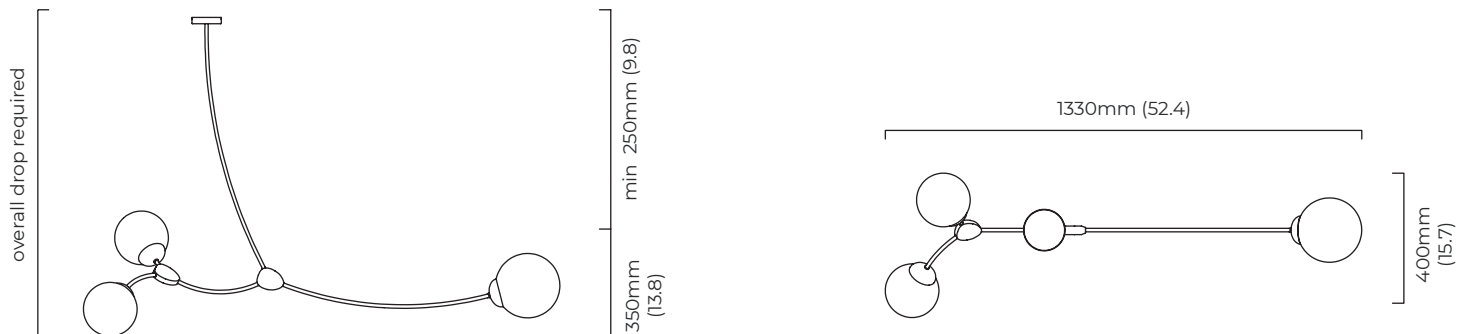

bronze with satin brass details
smoked glass shades
CTO-01-096-0201

bronze with satin brass details
opal glass shades
CTO-01-096-0202

SUSPENSION

drop rod with ceiling box

please specify the required overall drop from the ceiling to the bottom of the fitting (see overleaf)

BULBS

240v - 3 x E14, 25w max (or 4.5w LED 2700k)
120v - 3 x E12, 25w max (or 4.5w LED 2700k)
(no bulbs supplied)

WEIGHT

5kg (11lbs)

CERTIFICATION

E492308

mounting plate dimensions

DROP ROD CONFIGURATIONS

A (overall drop) mm	B (drop rod length) mm
545	250
595	300*
645	350*
695	400*
795	500*
845	550*
895	600
945	650*
1045	750*
1095	800
1145	850*
1245	950*
1295	1000*
1345	1050*

A (overall drop) inches	B (drop rod length) inches
21.5	10
23.5	12*
25	14*
27	16*
31	19*
33	22*
35	23.5
37	25.5*
41	30*
43	31.5
45	33.5*
49	37.5*
51	39*
53	41*

Important information: drop rod length can not be adjusted on site.

* Certain lengths require multiple drop rod sections to achieve the overall drop of the light (see below).

*For any light specified with overall drop more than 1480mm in total, the suspension will be consisted of a straight drop rod section and curved section (example below).