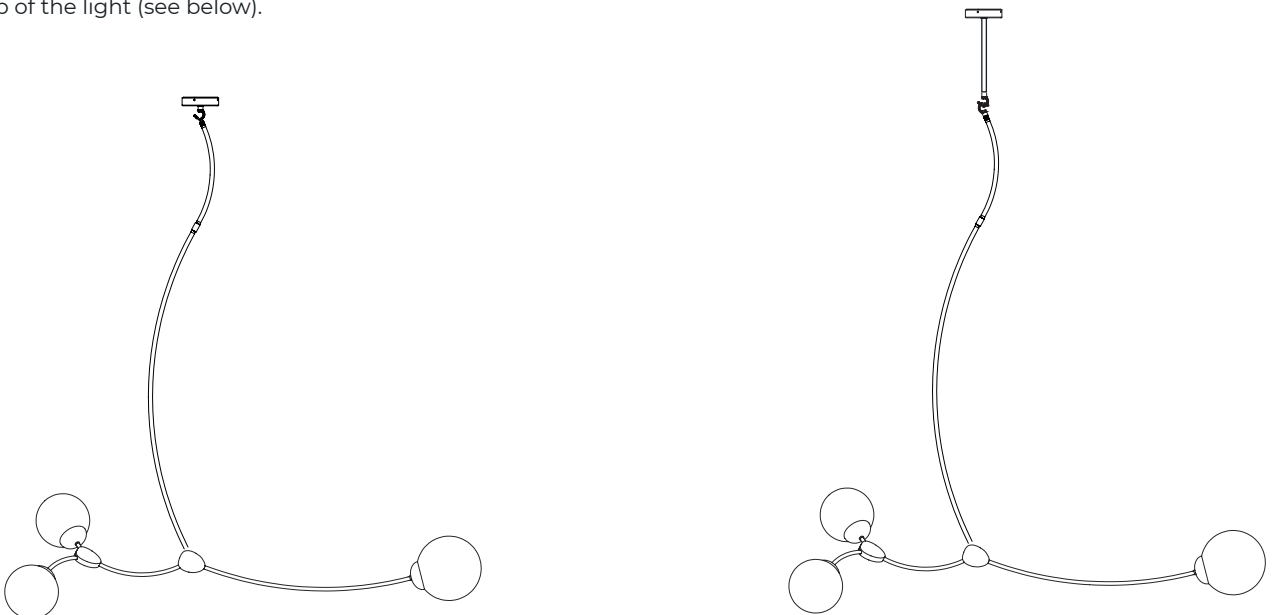

bronze with satin brass details
smoked glass shades
CTO-01-096-0201

bronze with satin brass details
opal glass shades
CTO-01-096-0202

SUSPENSION

drop rod with ceiling box

please specify the required overall drop from the ceiling to the bottom of the fitting (see overleaf)

BULBS

240v - 3 x E14, 25w max (or 4.5w LED 2700k)
120v - 3 x E12, 25w max (or 4.5w LED 2700k)
(no bulbs supplied)

WEIGHT

5kg (11lbs)

CERTIFICATION

E492308

mounting plate dimensions

DROP ROD CONFIGURATIONS

A (overall drop) mm	B (drop rod length) mm
545	250
595	300*
645	350*
695	400*
795	500*
845	550*
895	600
945	650*
1045	750*
1095	800
1145	850*
1245	950*
1295	1000*
1345	1050*

A (overall drop) inches	B (drop rod length) inches
21.5	10
23.5	12*
25	14*
27	16*
31	19*
33	22*
35	23.5
37	25.5*
41	30*
43	31.5
45	33.5*
49	37.5*
51	39*
53	41*

Important information: drop rod length can not be adjusted on site.

* Certain lengths require multiple drop rod sections to achieve the overall drop of the light (see below).

*For any light specified with overall drop more than 1480mm in total, the suspension will be consisted of a straight drop rod section and curved section (example below).