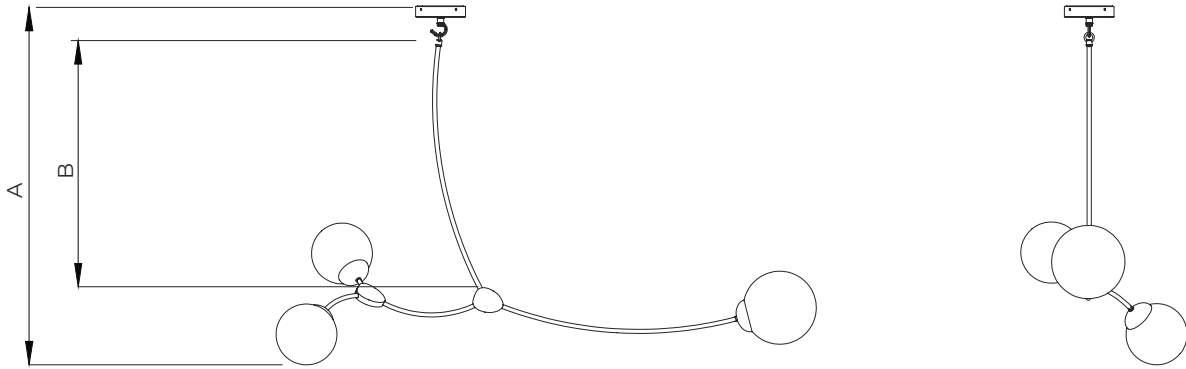

bronze with satin brass details
smoked glass shades
CTO-01-096-0201

bronze with satin brass details
opal glass shades
CTO-01-096-0202

SUSPENSION

drop rod with ceiling box

please specify the required overall drop from the ceiling to the bottom of the fitting (see overleaf)

BULBS

240v - 3 x E14, 25w max (or 4.5w LED 2700k)
120v - 3 x E12, 25w max (or 4.5w LED 2700k)
(no bulbs supplied)

WEIGHT

5kg (11lbs)

CERTIFICATION

E492308

mounting plate dimensions

DROP ROD CONFIGURATIONS

A (overall drop) mm	B (drop rod length) mm
545	250
595	300*
645	350*
695	400*
795	500*
845	550*
895	600
945	650*
1045	750*
1095	800
1145	850*
1245	950*
1295	1000*
1345	1050*

A (overall drop) inches	B (drop rod length) inches
21.5	10
23.5	12*
25	14*
27	16*
31	19*
33	22*
35	23.5
37	25.5*
41	30*
43	31.5
45	33.5*
49	37.5*
51	39*
53	41*

Important information: drop rod length can not be adjusted on site.

* Certain lengths require multiple drop rod sections to achieve the overall drop of the light (see below).

*For any light specified with overall drop more than 1480mm in total, the suspension will be consisted of a straight drop rod section and curved section (example below).