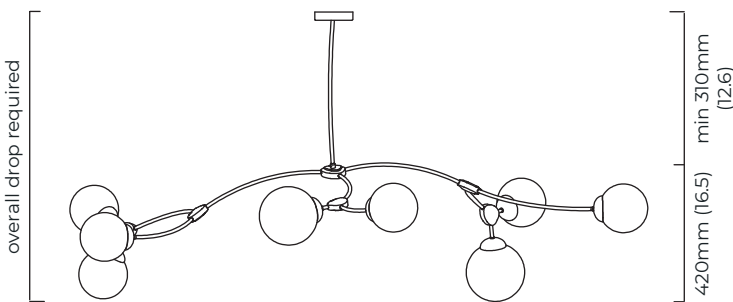

BULBS

240v - 4 x E14, 25w max (or 4.5w LED 2700k)
120v - 4 x E12, 25w max (or 4.5w LED 2700k)
(no bulbs supplied)

WEIGHT

6kg (13.2lbs)

CERTIFICATION

E492308

IVY 8 PENDANT

Inspired by new plants in the spring growing towards the light, the organic curve of the bronze metal stem is soft and sculptural and is complemented by the hand blown glass shades.

BULBS

240v - 8 x E14, 25w max (or 4.5w LED 2700k)
120v - 8 x E12, 25w max (or 4.5w LED 2700k)
(no bulbs supplied)

WEIGHT

12kg (26.5lbs)

CERTIFICATION

E492308

mounting plate dimensions

DROP ROD CONFIGURATIONS

A (overall drop) mm	B (drop rod length) mm
730	250
780	300*
880	400
930	450*
980	500*
1030	550*
1080	600
1130	650*
1230	750*
1280	800
1330	850*
1430	950*
1480	1000*

A (overall drop) inches	B (drop rod length) inches
29	10
31	12*
35	16
36	18*
38	19*
41	22*
42	23
44	25*
49	30*
50	31
52	33*
56	37*
58	39*

Important information: drop rod length can not be adjusted on site.

* Certain lengths require multiple drop rod sections to achieve the overall drop of the light (see below).

*For any light specified with overall drop more than 1480mm in total, the suspension will be consisted of a straight drop rod section and curved section (example below).