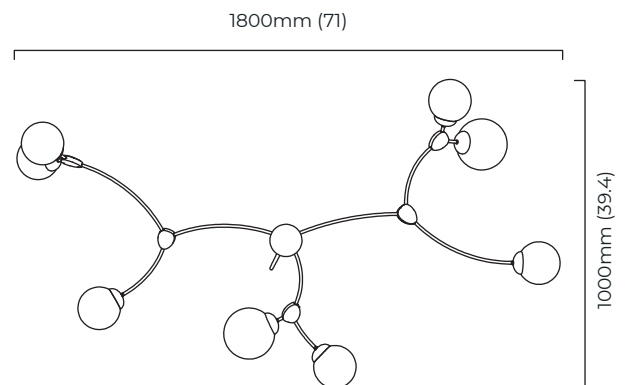

A (overall drop) mm	B (drop rod length) mm
545	250
595	300*
645	350*
695	400*
795	500*
845	550*
895	600
945	650*
1045	750*
1095	800
1145	850*
1245	950*
1295	1000*
1345	1050*

A (overall drop) inches	B (drop rod length) inches
21.5	10
23.5	12*
25	14*
27	16*
31	19*
33	22*
35	23.5
37	25.5*
41	30*
43	31.5
45	33.5*
49	37.5*
51	39*
53	41*

BULBS

240v - 4 x E14, 25w max (or 4.5w LED 2700k)
120v - 4 x E12, 25w max (or 4.5w LED 2700k)
(no bulbs supplied)

WEIGHT

6kg (13.2lbs)

CERTIFICATION

E492308

IVY 8 PENDANT

Inspired by new plants in the spring growing towards the light, the organic curve of the bronze metal stem is soft and sculptural and is complemented by the hand blown glass shades.

BULBS

240v - 8 x E14, 25w max (or 4.5w LED 2700k)
120v - 8 x E12, 25w max (or 4.5w LED 2700k)
(no bulbs supplied)

WEIGHT

12kg (26.5lbs)

CERTIFICATION

E492308

mounting plate dimensions

DROP ROD CONFIGURATIONS

A (overall drop) mm	B (drop rod length) mm
730	250
780	300*
880	400
930	450*
980	500*
1030	550*
1080	600
1130	650*
1230	750*
1280	800
1330	850*
1430	950*
1480	1000*

A (overall drop) inches	B (drop rod length) inches
29	10
31	12*
35	16
36	18*
38	19*
41	22*
42	23
44	25*
49	30*
50	31
52	33*
56	37*
58	39*