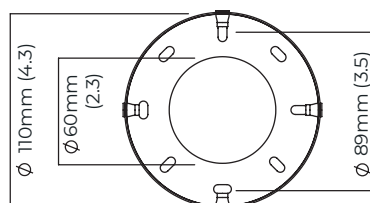

A (overall drop) mm	B (drop rod length) mm
545	250
595	300*
645	350*
695	400*
795	500*
845	550*
895	600
945	650*
1045	750*
1095	800
1145	850*
1245	950*
1295	1000*
1345	1050*

A (overall drop) inches	B (drop rod length) inches
21.5	10
23.5	12*
25	14*
27	16*
31	19*
33	22*
35	23.5
37	25.5*
41	30*
43	31.5
45	33.5*
49	37.5*
51	39*
53	41*

BULBS

240v - 4 x E14, 25w max (or 4.5w LED 2700k)
120v - 4 x E12, 25w max (or 4.5w LED 2700k)
(no bulbs supplied)

WEIGHT

6kg (13.2lbs)

CERTIFICATION

E492308

IVY 8 PENDANT

Inspired by new plants in the spring growing towards the light, the organic curve of the bronze metal stem is soft and sculptural and is complemented by the hand blown glass shades.

BULBS

240v - 8 x E14, 25w max (or 4.5w LED 2700k)
120v - 8 x E12, 25w max (or 4.5w LED 2700k)
(no bulbs supplied)

WEIGHT

12kg (26.5lbs)

CERTIFICATION

E492308

mounting plate dimensions

DROP ROD CONFIGURATIONS

A (overall drop) mm	B (drop rod length) mm
730	250
780	300*
880	400
930	450*
980	500*
1030	550*
1080	600
1130	650*
1230	750*
1280	800
1330	850*
1430	950*
1480	1000*

A (overall drop) inches	B (drop rod length) inches
29	10
31	12*
35	16
36	18*
38	19*
41	22*
42	23
44	25*
49	30*
50	31
52	33*
56	37*
58	39*