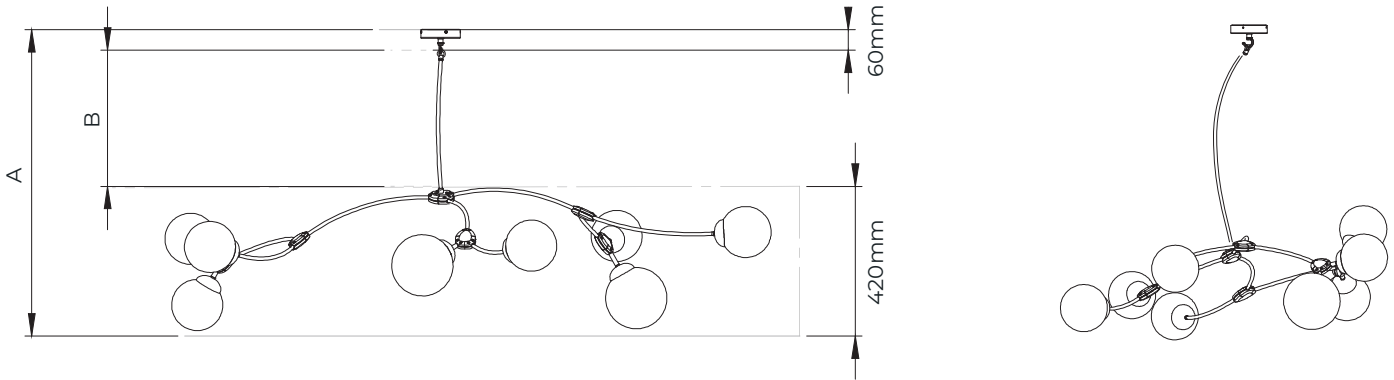

BULBS

240v - 8 x E14, 25w max (or 4.5w LED 2700k)
120v - 8 x E12, 25w max (or 4.5w LED 2700k)
(no bulbs supplied)

WEIGHT

12kg (26.5lbs)

CERTIFICATION

E492308

mounting plate dimensions

DROP ROD CONFIGURATIONS

A (overall drop) mm	B (drop rod length) mm
730	250
780	300*
880	400
930	450*
980	500*
1030	550*
1080	600
1130	650*
1230	750*
1280	800
1330	850*
1430	950*
1480	1000*

A (overall drop) inches	B (drop rod length) inches
29	10
31	12*
35	16
36	18*
38	19*
41	22*
42	23
44	25*
49	30*
50	31
52	33*
56	37*
58	39*

Important information: drop rod length can not be adjusted on site.

* Certain lengths require multiple drop rod sections to achieve the overall drop of the light (see below).

*For any light specified with overall drop more than 1480mm in total, the suspension will be consisted of a straight drop rod section and curved section (example below).