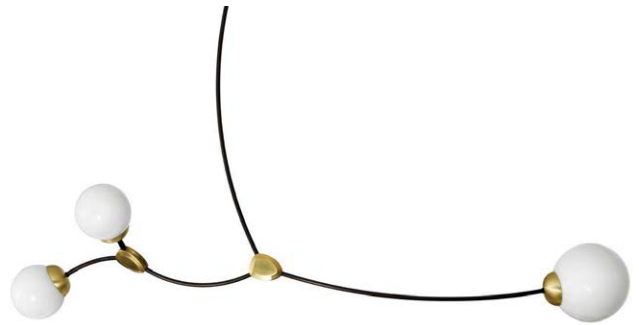

IVY 3 PENDANT

Inspired by new plants in the spring growing towards the light, the organic curve of the bronze metal stem is soft and sculptural and is complemented by the hand blown glass shades.

FINISH

bronze with satin brass details
smoked glass shades
CTO-01-096-0201

bronze with satin brass details
opal glass shades
CTO-01-096-0202

SUSPENSION

drop rod with ceiling box

please specify the required overall drop from the ceiling to the bottom of the fitting (see overleaf)

BULBS

240v - 3 x E14, 25w max (or 4.5w LED 2700k)
120v - 3 x E12, 25w max (or 4.5w LED 2700k)
(no bulbs supplied)

WEIGHT

5kg (11lbs)

CERTIFICATION

E492308

mounting plate dimensions

DROP ROD CONFIGURATIONS

IVY 4 PENDANT

Inspired by new plants in the spring growing towards the light, the organic curve of the bronze metal stem is soft and sculptural and is complemented by the hand blown glass shades.

FINISH