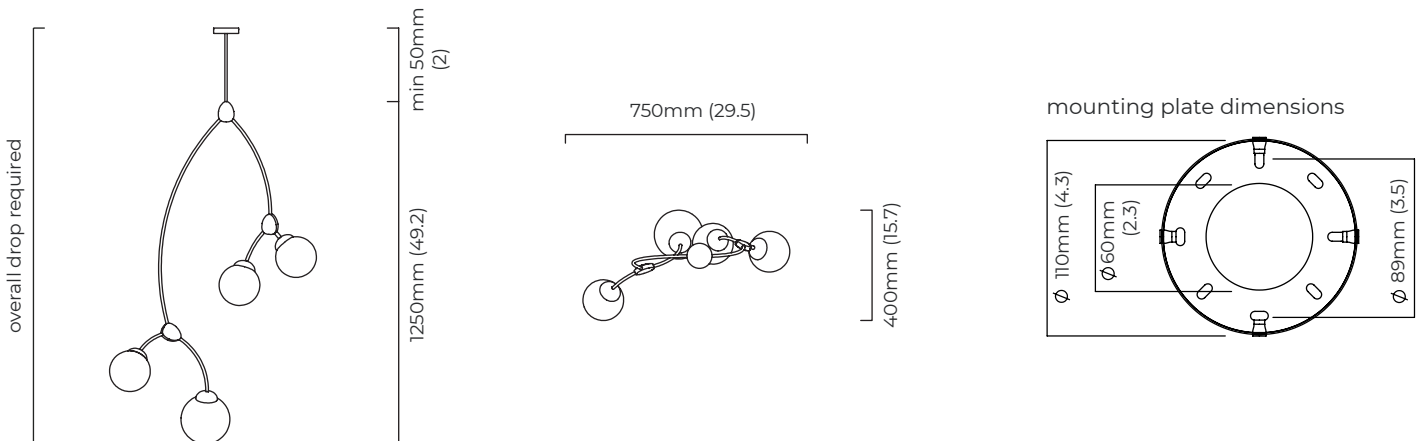

A (overall drop) mm	B (drop rod length) mm
545	250
595	300*
645	350*
695	400*
795	500*
845	550*
895	600
945	650*
1045	750*
1095	800
1145	850*
1245	950*
1295	1000*
1345	1050*

A (overall drop) inches	B (drop rod length) inches
21.5	10
23.5	12*
25	14*
27	16*
31	19*
33	22*
35	23.5
37	25.5*
41	30*
43	31.5
45	33.5*
49	37.5*
51	39*
53	41*

BULBS

240v - 4 x E14, 25w max (or 4.5w LED 2700k)
120v - 4 x E12, 25w max (or 4.5w LED 2700k)
(no bulbs supplied)

WEIGHT

6kg (13.2lbs)

CERTIFICATION

E492308

IVY 8 PENDANT

Inspired by new plants in the spring growing towards the light, the organic curve of the bronze metal stem is soft and sculptural and is complemented by the hand blown glass shades.