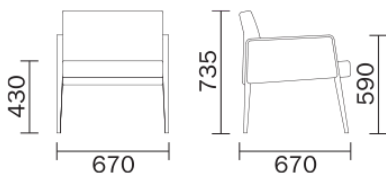

PEDRALI®
THE ITALIAN ESSENCE

JIL 521

DESIGN:
ENRICO FRANZOLINI

Jil lounge armchair, elegant choice for high-class contract solutions.

Available in bleached oak, wenge stained or light grey stained finishes combined with different fabrics and leathers.

INFORMATION REQUEST

LEGEND FINISHES