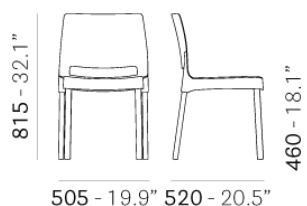

PEDRALI[®]
THE ITALIAN ESSENCE

JOI 870

DESIGN:
CLAUDIO DONDOLI - MARCO POCCI

From the rational form Joi is supported by aluminum legs that give solidity and character highlighting the ergonomics and the great ease of use. Stackable chair with polypropylene seat and back combined. It can be equipped with a lateral connection hook in nylon to obtain rows of seats. Ideal both indoors and outdoors. Also available in fireproof version.

INFORMATION REQUEST

SHELL FINISHES

FRAME FINISHES

4/25/2019

Linking device (code 870/G)
Trolley (code 1391.100)

Chair JOI 870

AS

LEGEND FINISHES