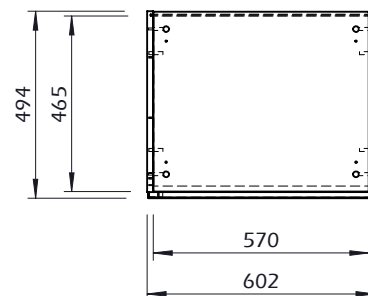

## KIT B 60 HIGH

\*Diference: MDF 12mm / Marble 20mm

JOIN 180L1 - BASE

JOIN 180L1 - METALIC LEGS

OTHER COMPOSITIONS

INT. 120 PORTA+PRAT+GAV HIGH

KIT B 60 HIGH

\*Diference: MDF 12mm / Marble 20mm