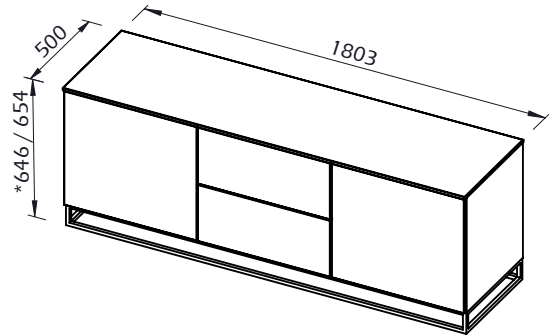

## KIT B 60 HIGH

\*Diference: MDF 12mm / Marble 20mm

JOIN 180L1 - BASE

JOIN 180L1 - METALIC LEGS

OTHER COMPOSITIONS

INT. 120 PORTA+PRAT+GAV HIGH

KIT B 60 HIGH

\*Diference: MDF 12mm / Marble 20mm