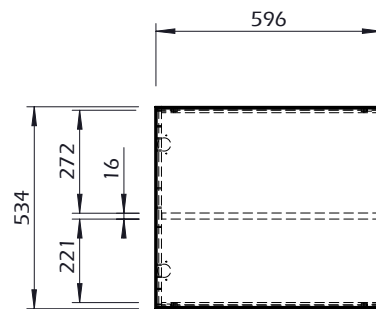

## KIT B 60 HIGH

\*Diference: MDF 12mm / Marble 20mm

JOIN 180L1 - BASE

JOIN 180L1 - METALIC LEGS

OTHER COMPOSITIONS

INT. 120 PORTA+PRAT+GAV HIGH

KIT B 60 HIGH

\*Diference: MDF 12mm / Marble 20mm