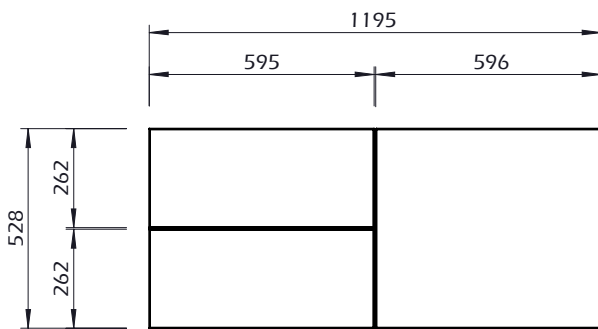

## KIT B 60 HIGH

\*Diference: MDF 12mm / Marble 20mm

JOIN 180L1 - BASE

JOIN 180L1 - METALIC LEGS

OTHER COMPOSITIONS

INT. 120 PORTA+PRAT+GAV HIGH

KIT B 60 HIGH

\*Diference: MDF 12mm / Marble 20mm