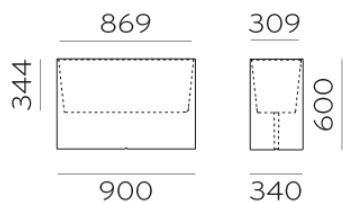

KADO pot

DESIGN:
PEDRALI R&D

The seat becomes a pot, the pot a lighting object. A lot of clever functions for a unique item. Kado, ideal solution for delimiting, furnishing, organizing every living and contract location. Featured by essential and simple lines, made in polyethylene matt finish, available in anthracite grey, bronze and white, shock resistant and waterproof, Kado is non toxic and recyclable. A versatile and dynamic solution for any space.

INFORMATION REQUEST

LEGEND FINISHES