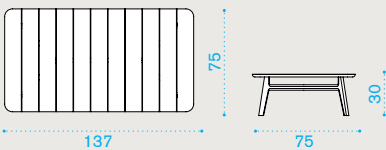

Technical info

Lounge high back armchair

→ 16 | → 1 H 115 D 85 L 95 → 28

Item

Description

- KNPLH2T1R70 Teak + rope lava grey
- KNPLH2T5R71 Pickled teak + rope light g

- KNCULBPLA28 Cushion, lumbar, black stone
- KNCULBPLA24 Cushion, lumbar, nature grey
- KNCULBPLPP53 Cushion, lumbar, red diamonds
- COVER132 Rain cover 89 x 79 h109

Footstool

→ 5 | → 1 H 42 D 54 L 68 → 8

- KNFTT1R70 Teak + rope lava grey
- KNFTT5R71 Pickled teak + rope light g

- COVER133 Rain cover 65 x 50 h34

Rectangular coffee table 137x75

→ 17 | → 1 H 12 D 83 L 146 → 20

- KNTCRM1T1 Teak
- KNTCRM1T5 Pickled teak

- COVER130 Rain cover 138 x 76 h29

Round coffee table Ø 50

→ 4 | → 1 H 54 D 57 L 57 → 7

- KNTCTT1 Teak
- KNTCTT5 Pickled teak

- COVER126 Rain cover Ø 52 h43

Knit — design by Patrick Norguet