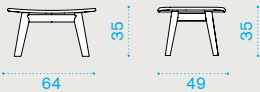

Rocking armchair

→ 18 | → 1 H 115 D 86 L 100 → 30

- KNPLH2RKT1R70 Teak + rope lava grey
- KNPLH2RKT5R71 Pickled teak + rope light g.

- KNCULBPLA28 Cushion, lumbar, black stone
- KNCULBPLA24 Cushion, lumbar, nature grey
- KNCULBPLPP53 Cushion, lumbar, red diamonds
- COVER132 Rain cover 89 x 79 h109

Technical info

Lounge high back armchair

→ 16 | → 1 H 115 D 85 L 95 → 28

Item

Description

- KNPLH2T1R70 Teak + rope lava grey
- KNPLH2T5R71 Pickled teak + rope light g

- KNCULBPLA28 Cushion, lumbar, black stone
- KNCULBPLA24 Cushion, lumbar, nature grey
- KNCULBPLPP53 Cushion, lumbar, red diamonds
- COVER132 Rain cover 89 x 79 h109

Footstool

→ 5 | → 1 H 42 D 54 L 68 → 8

- KNFTT1R70 Teak + rope lava grey
- KNFTT5R71 Pickled teak + rope light g

- COVER133 Rain cover 65 x 50 h34

Rectangular coffee table 137x75

→ 17 | → 1 H 12 D 83 L 146 → 20

- KNTCRM1T1 Teak
- KNTCRM1T5 Pickled teak

- COVER130 Rain cover 138 x 76 h29

Round coffee table Ø 50

→ 4 | → 1 H 54 D 57 L 57 → 7

- KNTCTT1 Teak
- KNTCTT5 Pickled teak

- COVER126 Rain cover Ø 52 h43

Knit — design by Patrick Norguet