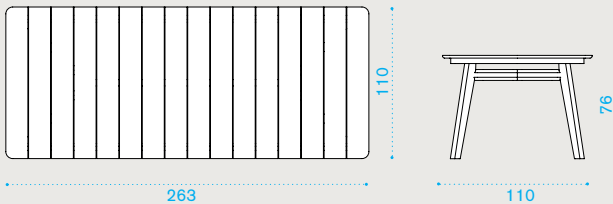

Square dining table 90x90

→ 17 → 4 | → 1 H 15 D 98 L 112 → 21,5

- KNPQT1 Teak
- KNPQT5 Pickled teak
- COVER124 Rain cover 91 x 91 h75

Technical info

Round dining table Ø110

→ 27 → 5 | → 1 H 15 D 115 L 115 → 32

Item

Description

- KNTPTT1 Teak
- KNTPTT5 Pickled teak
- COVER305 Rain cover Ø112 h76

Rectangular dining table 200x100

→ 70 → 6-8 | → 1 H 40 D 118 L 220 → 105

- KNTPRM1T1 Teak
- KNTPRM1T5 Pickled teak

- COVER125 Rain cover 201 x 101 h75

XL rectangular dining table 263x110

→ 95 → 10 | → 1 H 40 D 128 L 283 → 124,5

- KNTPRM2T1 Teak
- KNTPRM2T5 Pickled teak

- COVER220 Rain cover 264 x 111 h75

Sun lounger

→ 26 | → 1 H 55 D 95 L 215 → 41,5

- KNLET1R70 Teak