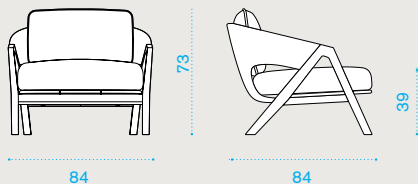

Polypropylene Red Diamonds

3 seater sofa NEW

→ 41 | → 1 H 72 D 101 L 211 → 47

Item

- KND3T1R70
- KND3T5R71

Description

Teak + rope lava grey
Pickled teak + rope light g.

- KNCUD3PP51 Cushions, (2 seat+2 back) Lava
- KNCUD3PP50 Cushions, (2 seat+2 back) Corda
- KNCUD3PP52 Cushions, (2 seat+2 back) Chess
- COVER514 Rain cover 209 x 86 h67

Armchair NEW

→ 21 | → 1 H 76 D 101 L 88 → 25,5

- KNPLH1T1R70 Teak + rope lava grey
- KNPLH1T5R71 Pickled teak + rope light g.

- KNCUPLH1PP51 Cushions, (seat+back) Lava
- KNCUPLH1PP50 Cushions, (seat+back) Corda
- KNCUPLH1PP52 Cushions, (seat+back) Chess
- COVER513 Rain cover 86 x 86 h67

Lumbar cushion NEW

- KNCUDCM1PP53 Lumbar, 46x27, red diamonds
- KNCUDCM2PP53 n. 2 lumbars, 74x27, red diamonds

1x → 0,5 | → 1 H 27 D 46 L 9 → 0,5 | 2x → 1 | → 1 H 27 D 74 L 9 → 1

Knit — design by Patrick Norguet