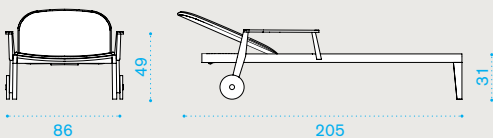

Item

Description

- KNTPTT1 Teak
- KNTPTT5 Pickled teak
- COVER305 Rain cover Ø112 h76

Rectangular dining table 200x100

→ 70 → 6-8 | → 1 H 40 D 118 L 220 → 105

- KNTPRM1T1 Teak
- KNTPRM1T5 Pickled teak

- COVER125 Rain cover 201 x 101 h75

XL rectangular dining table 263x110

→ 95 → 10 | → 1 H 40 D 128 L 283 → 124,5

- KNTPRM2T1 Teak
- KNTPRM2T5 Pickled teak

- COVER220 Rain cover 264 x 111 h75

Sun lounger

→ 26 | → 1 H 55 D 95 L 215 → 41,5

- KNLET1R70 Teak