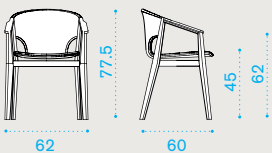

- KNTCRM1T1 Teak
- KNTCRM1T5 Pickled teak

- COVER130 Rain cover 138 x 76 h29

Round coffee table Ø 50

→ 4 | → 1 H 54 D 57 L 57 → 7

- KNTCTT1 Teak
- KNTCTT5 Pickled teak

- COVER126 Rain cover Ø 52 h43

Knit — design by Patrick Norguet

Material

Natural Teak + Flat Rope Lava Grey

Pickled Teak + Flat Rope Light Grey

Fabrics

Acrylic Black Stone

Acrylic Nature Grey

Dining chair

→ 6,5 | → 2 H 96 D 70 L 55 → 19,5

Item

Description

- KNSET1R70 Teak + rope lava grey
- KNSET5R71 Pickled teak + rope light grey
- COVER127 Rain cover 55 x 62 h73

Dining armchair

→ 7 | → 2 H 109 D 68 L 75 → 24

- KNPDT1R70 Teak + rope lava grey
- KNPDT5R71 Pickled teak + rope light grey
- COVER128 Rain cover 63 x 62 h73

Square dining table 90x90

→ 17 → 4 | → 1 H 15 D 98 L 112 → 21,5

- KNPQT1 Teak
- KNPQT5 Pickled teak
- COVER124 Rain cover 91 x 91 h75

Technical info

Round dining table Ø110

→ 27 → 5 | → 1 H 15 D 115 L 115 → 32