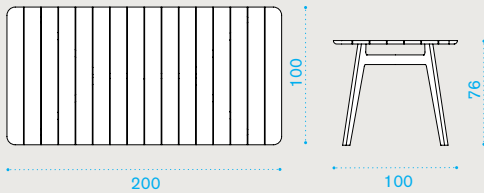

Square dining table 90x90

→ 17 → 4 | → 1 H 15 D 98 L 112 → 21,5

- KNPQT1 Teak
- KNPQT5 Pickled teak
- COVER124 Rain cover 91 x 91 h75

Technical info

Round dining table Ø110

→ 27 → 5 | → 1 H 15 D 115 L 115 → 32

Item

Description

- KNTPTT1 Teak
- KNTPTT5 Pickled teak
- COVER305 Rain cover Ø112 h76

Rectangular dining table 200x100

→ 70 → 6-8 | → 1 H 40 D 118 L 220 → 105

- KNTPRM1T1 Teak
- KNTPRM1T5 Pickled teak

- COVER125 Rain cover 201 x 101 h75