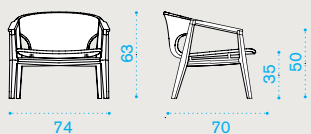

→ 16 | → 1 H 69 D 75 L 149 → 27

Item

Description

- KND2T1R70 Teak + rope lava grey
- KND2T5R71 Pickled teak + rope light g.

- KNCULBD2A28 n. 2 cushions, lumbar, black stone
- KNCULBD2A24 n. 2 cushions, lumbar, nature grey
- KNCULBD2PP53 n. 2 cushions, lumbar, red diamonds
- COVER134 Rain cover 141 x 71 h62

Lounge armchair

→ 9 | → 1 H 69 D 74 L 92 → 17

- KNPLT1R70 Teak + rope lava grey
- KNPLT5R71 Pickled teak + rope light g.

- KNCULBPLA28 Cushion, lumbar, black stone
- KNCULBPLA24 Cushion, lumbar, nature grey
- KNCULBPLPP53 Cushion, lumbar, red diamonds
- COVER129 Rain cover 75 x 71 h62