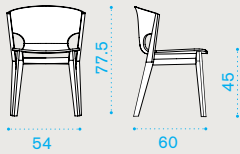

- KNTCRM1T1 Teak
- KNTCRM1T5 Pickled teak

- COVER130 Rain cover 138 x 76 h29

Round coffee table Ø 50

→ 4 | → 1 H 54 D 57 L 57 → 7

- KNTCTT1 Teak
- KNTCTT5 Pickled teak

- COVER126 Rain cover Ø 52 h43

Knit — design by Patrick Norguet

Material

Natural Teak + Flat Rope Lava Grey

Pickled Teak + Flat Rope Light Grey

Fabrics

Acrylic Black Stone

Acrylic Nature Grey

Dining chair

→ 6,5 | → 2 H 96 D 70 L 55 → 19,5

Item

Description

- KNSET1R70 Teak + rope lava grey
- KNSET5R71 Pickled teak + rope light grey
- COVER127 Rain cover 55 x 62 h73

Dining armchair

→ 7 | → 2 H 109 D 68 L 75 → 24

- KNPDT1R70 Teak + rope lava grey
- KNPDT5R71 Pickled teak + rope light grey
- COVER128 Rain cover 63 x 62 h73

Square dining table 90x90

→ 17 → 4 | → 1 H 15 D 98 L 112 → 21,5

- KNPQT1 Teak
- KNPQT5 Pickled teak
- COVER124 Rain cover 91 x 91 h75

Technical info

Round dining table Ø110

→ 27 → 5 | → 1 H 15 D 115 L 115 → 32