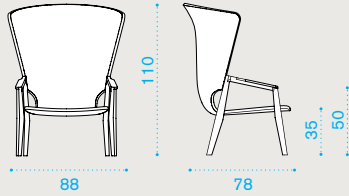

Lounge armchair

→ 9 | → 1 H 69 D 74 L 92 → 17

- KNPLT1R70 Teak + rope lava grey
- KNPLT5R71 Pickled teak + rope light g.

- KNCULBPLA28 Cushion, lumbar, black stone
- KNCULBPLA24 Cushion, lumbar, nature grey
- KNCULBPLPP53 Cushion, lumbar, red diamonds
- COVER129 Rain cover 75 x 71 h62

Rocking armchair

→ 18 | → 1 H 115 D 86 L 100 → 30

- KNPLH2RKT1R70 Teak + rope lava grey
- KNPLH2RKT5R71 Pickled teak + rope light g.

- KNCULBPLA28 Cushion, lumbar, black stone
- KNCULBPLA24 Cushion, lumbar, nature grey
- KNCULBPLPP53 Cushion, lumbar, red diamonds
- COVER132 Rain cover 89 x 79 h109

Technical info

Lounge high back armchair

→ 16 | → 1 H 115 D 85 L 95 → 28

Item

Description

- KNPLH2T1R70 Teak + rope lava grey
- KNPLH2T5R71 Pickled teak + rope light g

- KNCULBPLA28 Cushion, lumbar, black stone
- KNCULBPLA24 Cushion, lumbar, nature grey
- KNCULBPLPP53 Cushion, lumbar, red diamonds
- COVER132 Rain cover 89 x 79 h109