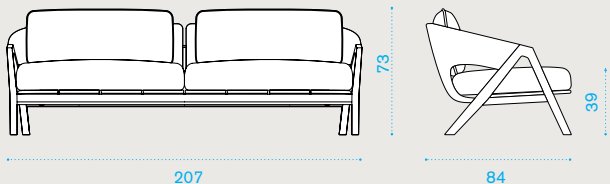

Polypropylene Red Diamonds

3 seater sofa NEW

→ 41 | → 1 H 72 D 101 L 211 → 47

Item

- KND3T1R70
- KND3T5R71

Description

Teak + rope lava grey
Pickled teak + rope light g.

- KNCUD3PP51 Cushions, (2 seat+2 back) Lava
- KNCUD3PP50 Cushions, (2 seat+2 back) Corda
- KNCUD3PP52 Cushions, (2 seat+2 back) Chess
- COVER514 Rain cover 209 x 86 h67