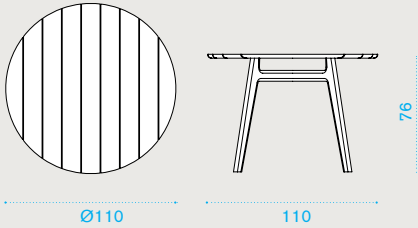

Square dining table 90x90

→ 17 → 4 | → 1 H 15 D 98 L 112 → 21,5

- KNPQT1 Teak
- KNPQT5 Pickled teak
- COVER124 Rain cover 91 x 91 h75

Technical info

Round dining table Ø110

→ 27 → 5 | → 1 H 15 D 115 L 115 → 32

Item

Description

- KNTPTT1 Teak
- KNTPTT5 Pickled teak
- COVER305 Rain cover Ø112 h76

Rectangular dining table 200x100

→ 70 → 6-8 | → 1 H 40 D 118 L 220 → 105

- KNTPRM1T1 Teak
- KNTPRM1T5 Pickled teak

- COVER125 Rain cover 201 x 101 h75