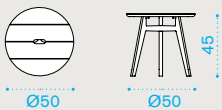

Footstool

→ 5 | → 1 H 42 D 54 L 68 → 8

- KNFTT1R70 Teak + rope lava grey
- KNFTT5R71 Pickled teak + rope light g

- COVER133 Rain cover 65 x 50 h34

Rectangular coffee table 137x75

→ 17 | → 1 H 12 D 83 L 146 → 20

- KNTCRM1T1 Teak
- KNTCRM1T5 Pickled teak

- COVER130 Rain cover 138 x 76 h29

Round coffee table Ø 50

→ 4 | → 1 H 54 D 57 L 57 → 7

- KNTCTT1 Teak
- KNTCTT5 Pickled teak

- COVER126 Rain cover Ø 52 h43

Knit — design by Patrick Norguet