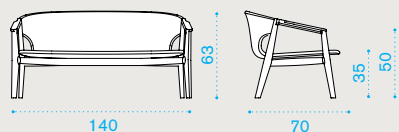

2 seater sofa

→ 16 | → 1 H 69 D 75 L 149 → 27

Item

Description

- KND2T1R70 Teak + rope lava grey
- KND2T5R71 Pickled teak + rope light g.

- KNCULBD2A28 n. 2 cushions, lumbar, black stone
- KNCULBD2A24 n. 2 cushions, lumbar, nature grey
- KNCULBD2PP53 n. 2 cushions, lumbar, red diamonds
- COVER134 Rain cover 141 x 71 h62

Lounge armchair