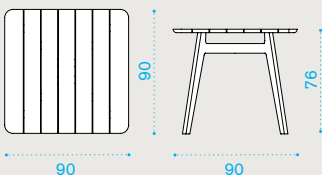

Item

Description

- KNSET1R70 Teak + rope lava grey
- KNSET5R71 Pickled teak + rope light grey
- COVER127 Rain cover 55 x 62 h73

Dining armchair

→ 7 | → 2 H 109 D 68 L 75 → 24

- KNPDT1R70 Teak + rope lava grey
- KNPDT5R71 Pickled teak + rope light grey
- COVER128 Rain cover 63 x 62 h73

Square dining table 90x90

→ 17 → 4 | → 1 H 15 D 98 L 112 → 21,5

- KNPQT1 Teak
- KNPQT5 Pickled teak
- COVER124 Rain cover 91 x 91 h75

Technical info

Round dining table Ø110

→ 27 → 5 | → 1 H 15 D 115 L 115 → 32