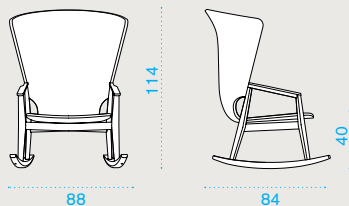

Lounge armchair

→ 9 | → 1 H 69 D 74 L 92 → 17

- KNPLT1R70 Teak + rope lava grey
- KNPLT5R71 Pickled teak + rope light g.

- KNCULBPLA28 Cushion, lumbar, black stone
- KNCULBPLA24 Cushion, lumbar, nature grey
- KNCULBPLPP53 Cushion, lumbar, red diamonds
- COVER129 Rain cover 75 x 71 h62

Rocking armchair

→ 18 | → 1 H 115 D 86 L 100 → 30

- KNPLH2RKT1R70 Teak + rope lava grey
- KNPLH2RKT5R71 Pickled teak + rope light g.

- KNCULBPLA28 Cushion, lumbar, black stone
- KNCULBPLA24 Cushion, lumbar, nature grey
- KNCULBPLPP53 Cushion, lumbar, red diamonds
- COVER132 Rain cover 89 x 79 h109