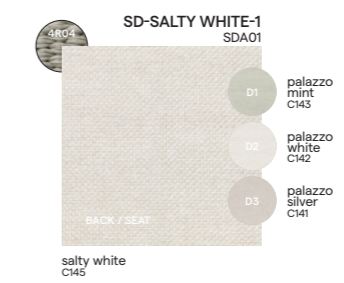

Collection overview

Materials & colours

Frame - finishing

PCSTS - rope

4R03
anthracite
45mm

4R04
pepper
45mm

Suggested colour combinations

Feeling inspired?