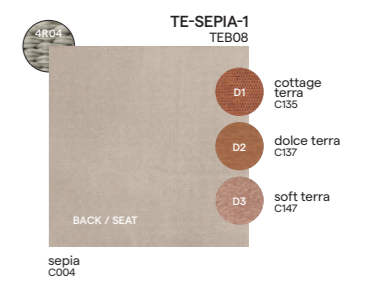

Collection overview

Materials & colours

Frame - finishing

PCSTS - rope

4R03
anthracite
45mm

4R04
pepper
45mm

Suggested colour combinations

Feeling inspired?