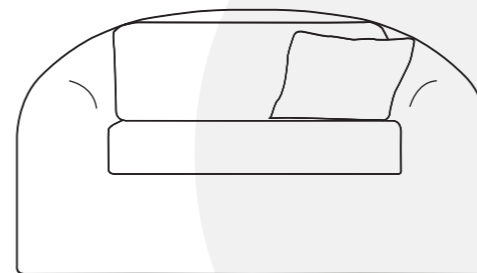

Kobo[®]

outdoor luxury

Manutti[®]

Designed by Stephane De Winter

Timeless in style, Kobo is a marvel of technical complexity. Its secret? A structure made entirely of hand-woven rope around a welded aluminum frame. The curved lines of the armchair and full-length sofa are combined with deep, plush seating for an extreme comfort.