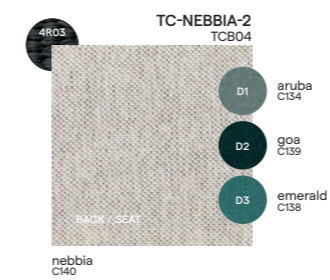

Collection overview

Materials & colours

Frame - finishing

PCSTS - rope

4R03
anthracite
45mm

4R04
pepper
45mm

Suggested colour combinations

Feeling inspired?