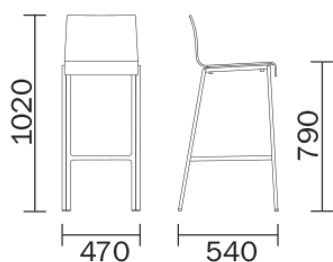

PEDRALI®
THE ITALIAN ESSENCE

KUADRA 1176

DESIGN:
PEDRALI R&D

Kuadra barstool Lightweight and elegant with its methacrylate shell, it is available in a wide range of colours, from red, green, blue and opaline to clear transparent. The frame, visible through the transparency of the shell material, is fixed by small steel plates; it emphasizes the contrast between the solidity of the frame and the lightness of the shell.

INFORMATION REQUEST