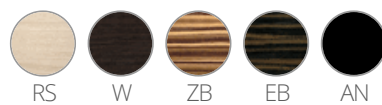

# KUADRA 1328

DESIGN:  
PEDRALI R&D

Kuadra chair with multilayer shell wengé veneered and chromed steel rod frame diam. mm. 10.

INFORMATION REQUEST

LEGEND FINISHES

4/25/2019

Chair KUADRA 1328

Linking device (code CG)