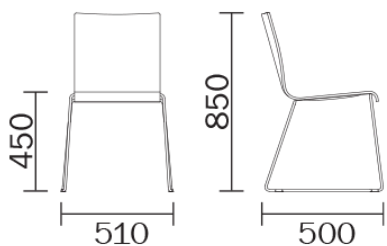

# KUADRA 1328

DESIGN:  
PEDRALI R&D

Kuadra chair with multilayer shell wengé veneered and chromed steel rod frame diam. mm. 10.

INFORMATION REQUEST

LEGEND FINISHES

4/25/2019

Chair KUADRA 1328

Linking device (code CG)