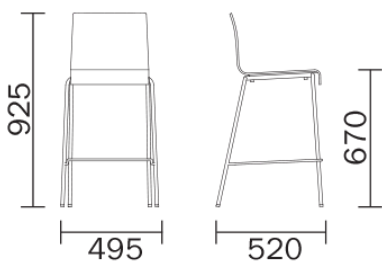

PEDRALI[®]
THE ITALIAN ESSENCE

KUADRA 1112

DESIGN:
PEDRALI R&D

Kuadra stool, white or ivory technopolymer shell.
Chromed or mat chromed Ø16 mm steel tube frame.

INFORMATION REQUEST

LEGEND FINISHES