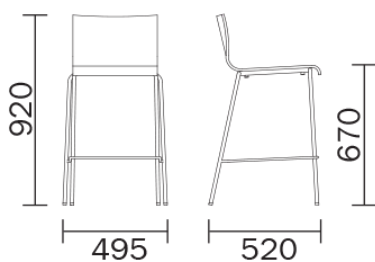

PEDRALI®
THE ITALIAN ESSENCE

KUADRA 1332

DESIGN:
PEDRALI R&D

Kuadra stool, multilayer veneered shell, available in bleached oak, oak stained wengé or black, ebony or zebrano finish, horizontal grains. Chromed or mat chromed Ø16 mm round steel tube frame. Stackable.

INFORMATION REQUEST

LEGEND FINISHES