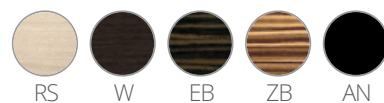

PEDRALI®
THE ITALIAN ESSENCE

KUADRA 1332

DESIGN:
PEDRALI R&D

Kuadra stool, multilayer veneered shell, available in bleached oak, oak stained wengé or black, ebony or zebrano finish, horizontal grains. Chromed or mat chromed Ø16 mm round steel tube frame. Stackable.

INFORMATION REQUEST

LEGEND FINISHES