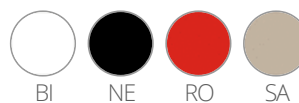

DESIGN:
PEDRALI R&D

Kuadra XL with composite plastic material shell. 20x20 mm square steel tube frame, chromed, satinized or powder coated. Available colours: black, white, red or beige. Stackable.

INFORMATION REQUEST