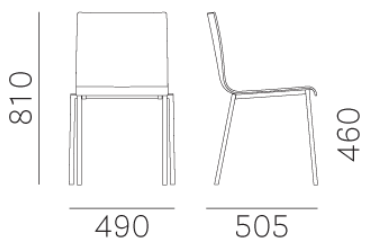

PEDRALI[®]
THE ITALIAN ESSENCE

KUADRA XL 2401

DESIGN:
PEDRALI R&D

Kuadra XL with composite plastic material shell. 20x20 mm square steel tube frame, chromed, satinized or powder coated. Available colours: black, white, red or beige. Stackable.

INFORMATION REQUEST

LEGEND FINISHES

Trolley (code 1391.100)