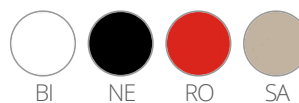

LEGEND FINISHES