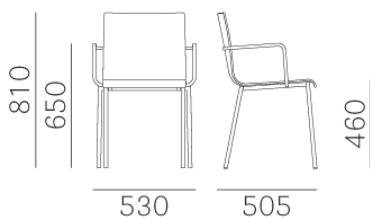

PEDRALI[®]
THE ITALIAN ESSENCE

KUADRA XL 2402

DESIGN:
PEDRALI R&D

Kuadra XL armchair with composite plastic material shell.
20x20 mm square steel tube frame, chromed, satinized or
powder coated. Available colours: black, white, red or
beige. Stackable.

INFORMATION REQUEST

LEGEND FINISHES

Trolley (code 1391.100)