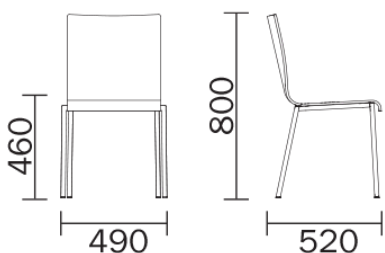

PEDRALI[®]
THE ITALIAN ESSENCE

KUADRA XL 2411

DESIGN:
PEDRALI R&D

Kuadra has a minimalistic shape; plywood shell, oak veneered in bleached oak, wenge or black; maple or walnut veneered stained, thickness 12 mm. 20x20 mm square steel tube frame, satinized or chromed. Stackable.

INFORMATION REQUEST

LEGEND FINISHES

Trolley (code 1391.100)