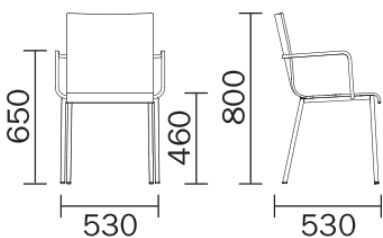

PEDRALI[®]
THE ITALIAN ESSENCE

KUADRA XL 2412

DESIGN:
PEDRALI R&D

Kuadra XL armchair, plywood shell, bleached oak, wengé or black stained, walnut or maple veneered. 20x20 mm square steel tube frame, satinized or chromed. Stackable.

INFORMATION REQUEST

LEGEND FINISHES

Trolley (code 1391.100)