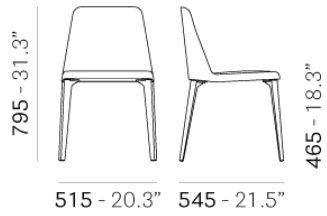

Chair LAJA 880

POWDER COATED FOR INDOOR (VIEW LEGEND FINISHES)

FRAME FINISHES

FABRICS (VIEW LEGEND FINISHES)

LEGEND FINISHES

CERTIFICATIONS