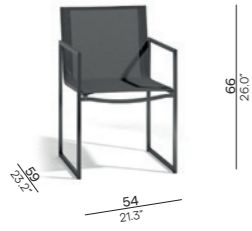

Collection overview

Chair - textile / CH12A