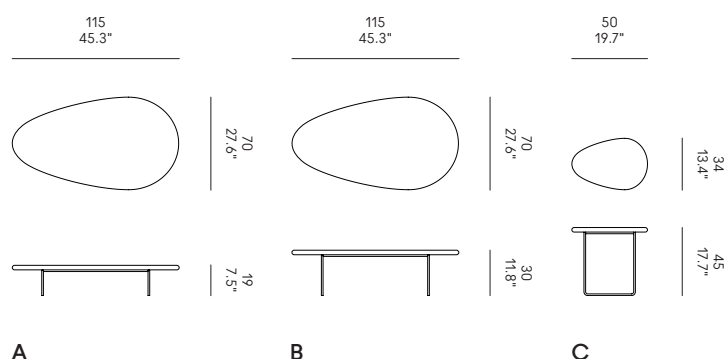

A

B

C

PIANO TOP PLATEAU TISCHPLATTE TABLERO	Rovere naturale Natural oak Chêne naturel Eiche natur Roble natural	Noce canaletto Walnut Noyer Nussbaum Nogal	Marmo Carrara Carrara Marble Marbre Carrara Marmor Carrara Màrmol Carrara	Marmo Marquina Marquina Marble Marbre Marquina Marmor Marquina Màrmol Marquina	Marmo Emperador Emperador Marble Marbre Emperador Marmor Emperador Màrmol Emperador
A [L115 H19] LILY	CM9561-RNRN	CM9561-NCNC	CM9564-MLCA	CM9564-MLNE	CM9564-MLEM
B [L115 H30] LILY	CM9560-RNRN	CM9560-NCNC	CM9565-MLCA	CM9565-MLNE	CM9565-MLEM
C [L50 H45] LILY	CM9568-RORN	CM9568-NCNC	CM9568-MLCA	CM9568-MLNE	CM9568-MLEM