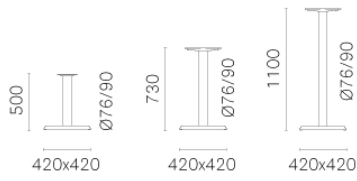

# LINEA 4320/4321

DESIGN:  
PEDRALI R&D

LINEA table, brushed stainless steel base mm 420x420  
and solid beech column stained wengé colour with  
brushed stainless steel collar.

INFORMATION REQUEST

4320 h500    4320, 4321    4324